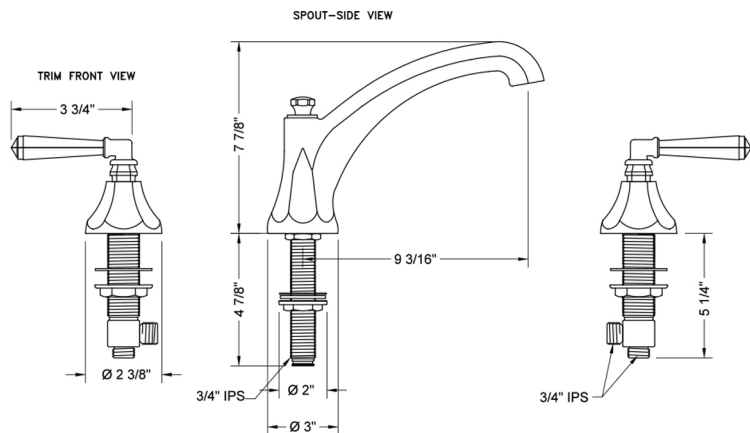

Astor Roman Tub Set with High Spout and Hex Lever Handles

Model #: 6972-T685-TRIM-

FEATURES:

- All brass roman deck mount tub set trim
- Quick connect/disconnect spout
- Stationary spout with full flow aerator
- Spout Hole Size Min-Max: 1 1/8" - 1 3/4"
- Valve Hole Size Min-Max: 1 1/4" - 1 3/8"
- Both standard metal & porcelain buttons/caps are included with the T686 & T688 handle options
- Requires J-6912 rough in kit
- Not available in BKN, PCU, PG, ULB, WH, JACLO=COLOR

SPECIFICATION DRAWING:

* SPEC SHOWN WITH ROUGH KIT
 SOLD SEPARATELY

AVAILABLE HANDLES: