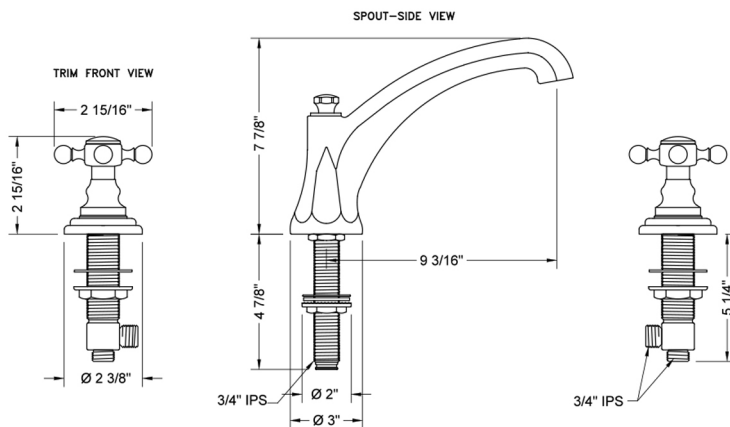

Westfield Roman Tub Set with High Spout and Ball Cross Handles

Model #: 6972-T678-TRIM-

FEATURES:

- All brass roman deck mount tub set trim
- Quick connect/disconnect spout
- Stationary spout with full flow aerator
- Spout Hole Size Min-Max: 1 1/8" - 1 3/4"
- Valve Hole Size Min-Max: 1 1/4" - 1 3/8"
- Both standard metal & porcelain buttons/caps are included with the T678 & T676 handle options
- Requires J-6912 rough in kit
- Not available in BKN, PCU, PG, ULB

SPECIFICATION DRAWING:

* SPEC SHOWN WITH ROUGH KIT
SOLD SEPARATELY

AVAILABLE HANDLES: