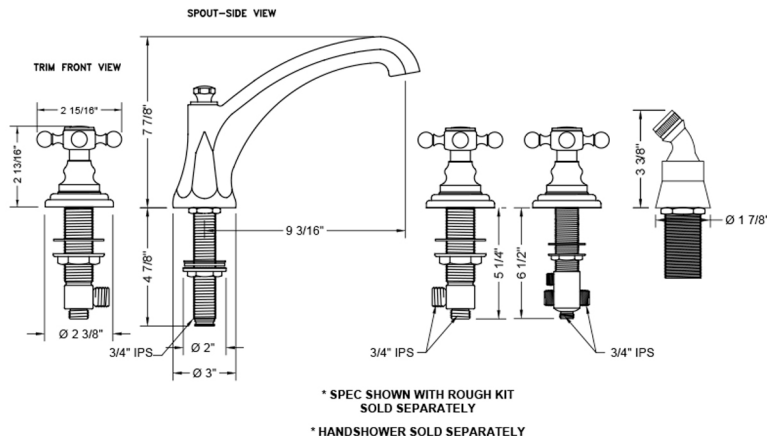

# Westfield Roman Tub Set with High Spout and Ball Cross Handles and Angled Handshower Mount

Model #: 6972-T678-A-TRIM-

## FEATURES:

- All brass roman deck mount tub set trim
- Any handshower can be used
- Quick connect/disconnect spout
- Stationary Spout includes full flow aerator
- Includes:
  - 3060-DS hose
  - 8029 angled handshower mount
  - 8019 deck mount sleeve
- Order handshower separately
- Spout Hole Size Min-Max: 1 1/8" - 1 3/4"
- Valve Hole Size Min-Max: 1 1/4" - 1 3/8"
- Both standard metal & porcelain buttons/caps are included with the T678 & T676 handle options
- Requires J-6912-DIV-RGH rough in kit
- Not available in BKN, PCU, PG, ULB, WH, JACLO=COLOR

## SPECIFICATION DRAWING: