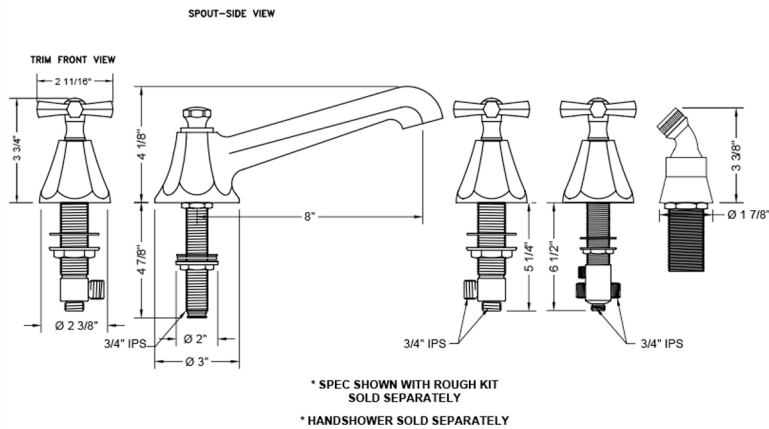

SPECIFICATION DRAWING: