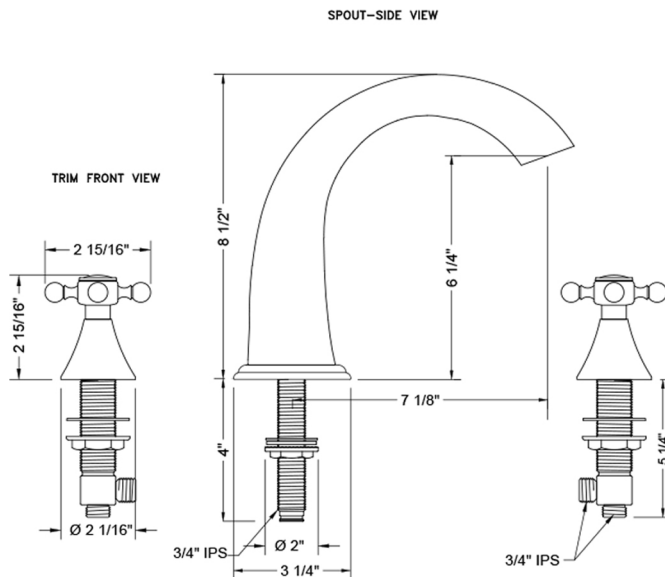

SPECIFICATION DRAWING: