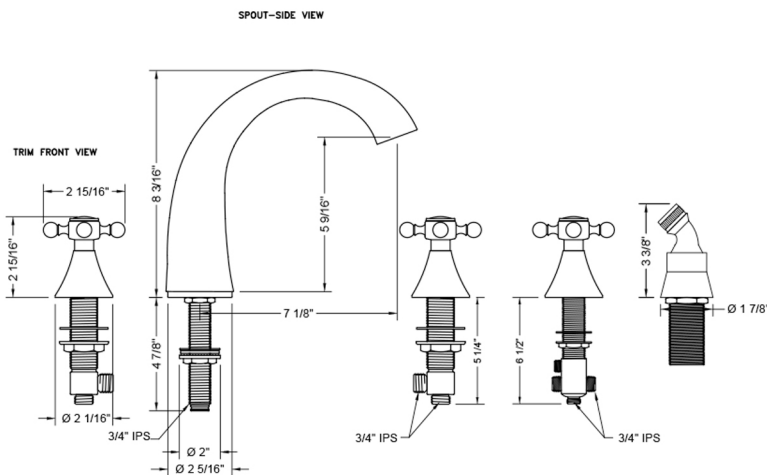

Cranford Roman Tub Set with Ball Cross Handles and Angled Handshower Mount

Model #: 6960-T677-A-TRIM-

FEATURES:

- All brass roman deck mount tub set trim
- Any handshower can be used
- Quick connect/disconnect spout
- Stationary Spout includes full flow aerator
- Includes:
 - 3060-DS hose
 - 8029 angled handshower mount
 - 8019 deck mount sleeve
 - Order handshower separately
 - Spout Hole Size Min-Max: 1 1/8" - 1 3/4"
 - Valve Hole Size Min-Max: 1 1/4" - 1 3/8"
 - Both standard metal & porcelain buttons/caps are included with the T677 handle option
 - Requires J-6912-DIV-RGH rough in kit
 - Not available in ULB, WH, or JACLO=COLOR

SPECIFICATION DRAWING:

* SPEC SHOWN WITH ROUGH KIT
SOLD SEPARATELY

* HANDSHOWER SOLD SEPARATELY

AVAILABLE HANDLES: