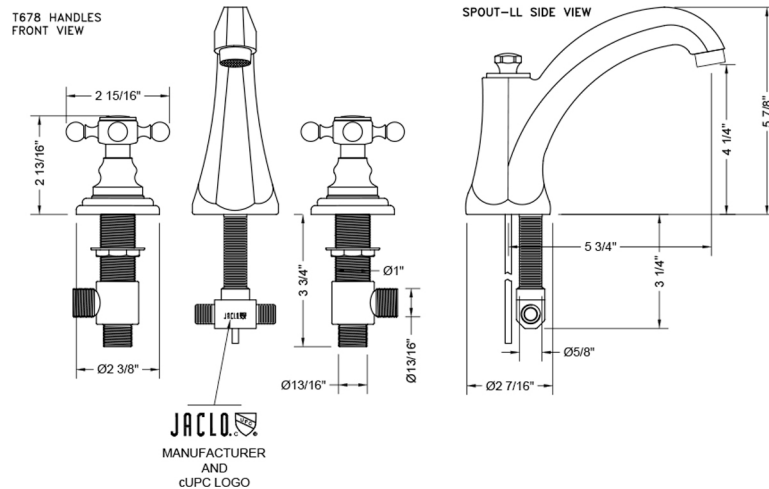

Westfield High Profile Faucet with Ball Cross Handles

JACLO®

Confidence from start to finish.™

Model #: 6872-T678-

FEATURES:

- All brass 8" - 12" widespread faucet includes brass pop-up drain with overflow
- 1/4 turn ceramic valves
- Stationary Spout
- Available Flow Rates: 1.5, 1.2 & 0.5 GPM. Additional flow rate (aerator) options available. Contact JACLO.
- 5 3/4" spout reach center to center
- Spout Hole Size Min-Max: 1 1/4" - 2"
- Valve Hole Size Min-Max: 1 1/8" - 1 5/8"
- Both standard metal & porcelain buttons/caps are included with the T678 & T676 handle options
- For additional drain options refer to lavatory drain section or visit jaclo.com

SPECIFICATION DRAWING:

AVAILABLE HANDLES: