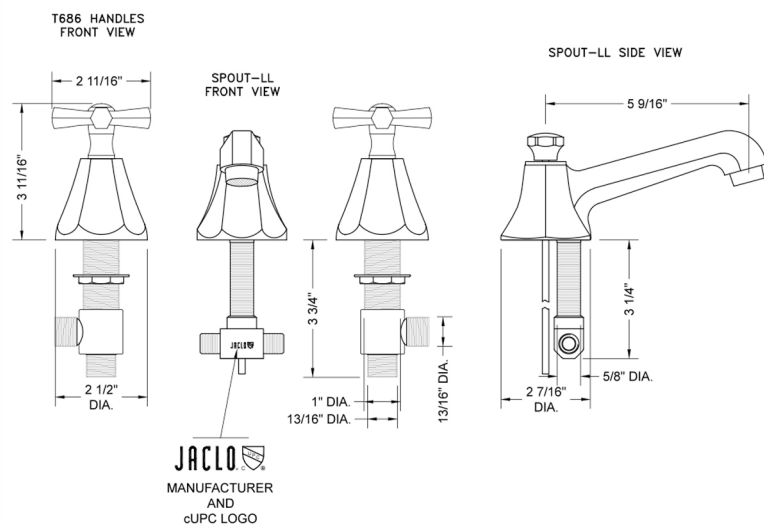

SPECIFICATION DRAWING: