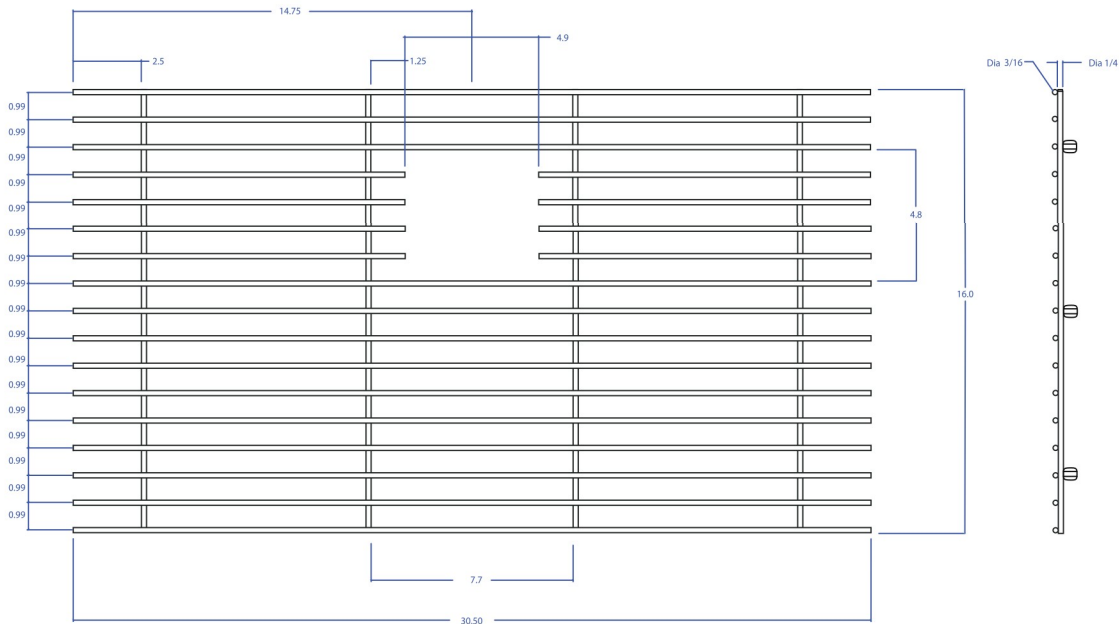

BASIN GRID MBG-6514RGSB

• FEATURES

- Beveled Tips
- Silicone Feet
- Side Bumpers

• TECHNICAL INFORMATION

- 3/16" type 304 Stainless Steel
- 1/4" type 304 Stainless Steel

• FINISHES

- Rose Gold PVD Satin Brushed stainless steel

*All measurements are in inches.

| PROJECT INFORMATION | | | |
|---------------------|-----|-----|--|
| Project | | | |
| Date | / / | QTY | |
| Specifier | | | |
| Contact | | | |
| Note | | | |