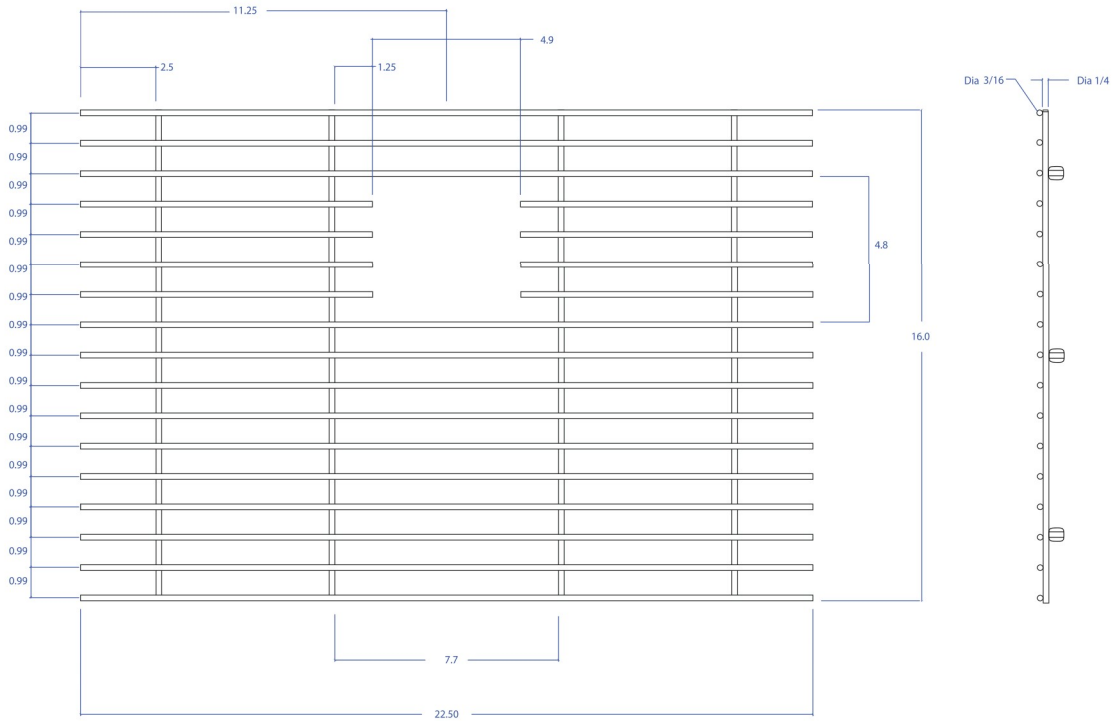

BASIN GRID MBG-6509GDSB

- **FEATURES**
Beveled Tips
Silicone Feet
Side Bumpers
- **TECHNICAL INFORMATION**
3/16" type 304 Stainless Steel
1/4" type 304 Stainless Steel
- **FINISHES**
Gold PVD Satin Brushed stainless steel

*All measurements are in inches.

PROJECT INFORMATION			
Project			
Date	/ /	QTY	
Specifier			
Contact			
Note			