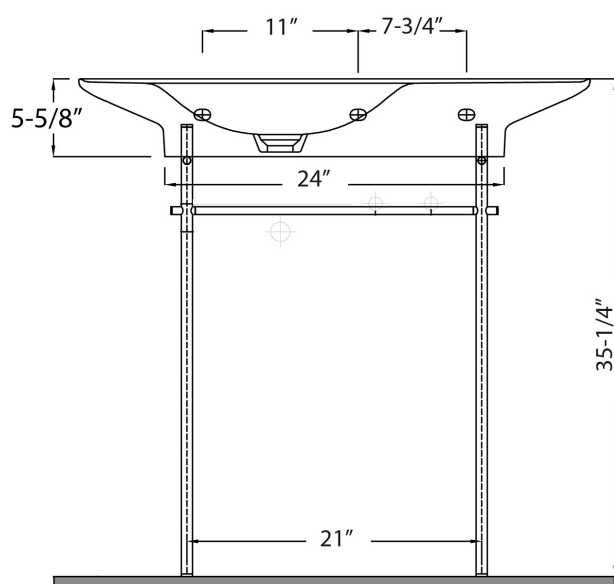

SPECIFICATIONS

VALET CONSOLE

RAK Valet Collection

SKU # OPTIONS

- 640WH-MB | White, No Faucet Hole
- 641WH-MB | White, One Faucet Hole

PRODUCT DETAILS

- 36.5" x 20" x 35.25" OD
- 17.5" x 17.5" x 3.25" ID
- Vitreous china material
- 1.75" drain opening
- Back of basin to center of faucet: 3.5"
- Back of basin to center of drain: 10"
- Mount bolts height: 33"
- Stand dimensions: 23.25" x 20" x 32"
- Combination consists of basin and brass stand