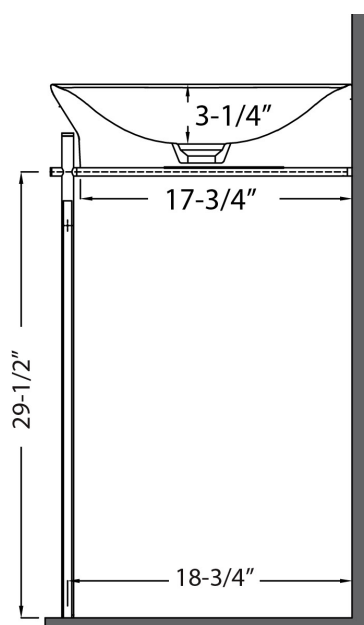

SPECIFICATIONS

VALET CONSOLE

RAK Valet Collection

SKU # OPTIONS

- 640WH-MB | White, No Faucet Hole
- 641WH-MB | White, One Faucet Hole

PRODUCT DETAILS

- 36.5" x 20" x 35.25" OD
- 17.5" x 17.5" x 3.25" ID
- Vitreous china material
- 1.75" drain opening
- Back of basin to center of faucet: 3.5"
- Back of basin to center of drain: 10"
- Mount bolts height: 33"
- Stand dimensions: 23.25" x 20" x 32"
- Combination consists of basin and brass stand