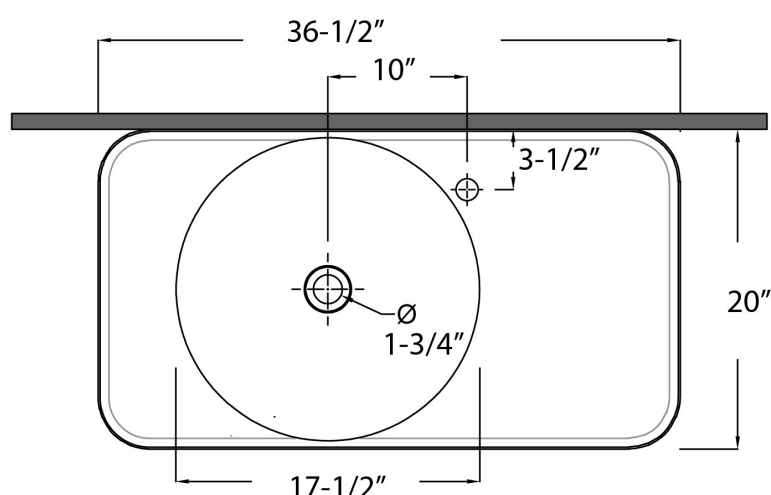

SPECIFICATIONS

VALET CONSOLE

RAK Valet Collection

SKU # OPTIONS

- 640WH-MB | White, No Faucet Hole
- 641WH-MB | White, One Faucet Hole

PRODUCT DETAILS

- 36.5" x 20" x 35.25" OD
- 17.5" x 17.5" x 3.25" ID
- Vitreous china material
- 1.75" drain opening
- Back of basin to center of faucet: 3.5"
- Back of basin to center of drain: 10"
- Mount bolts height: 33"
- Stand dimensions: 23.25" x 20" x 32"
- Combination consists of basin and brass stand