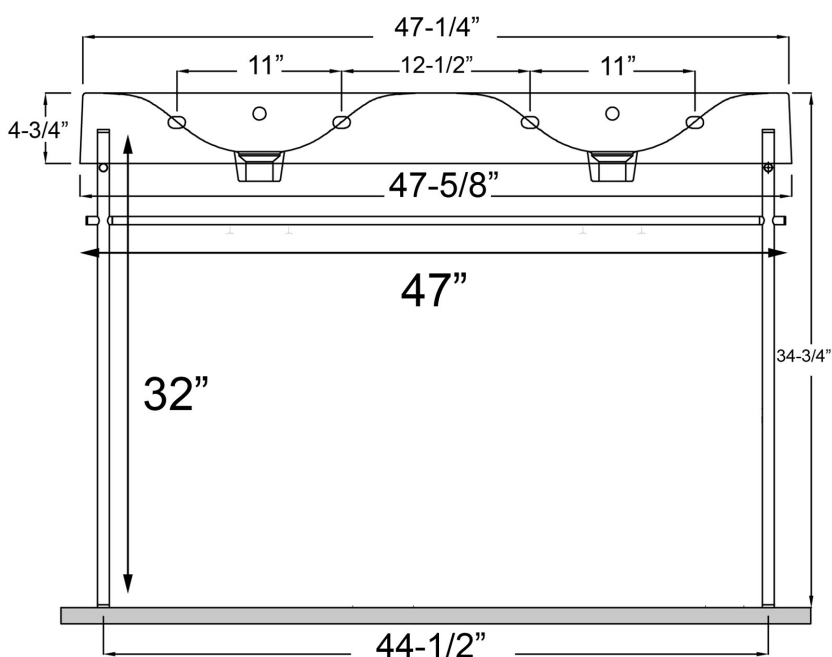

SPECIFICATIONS

DES 1210 CONSOLE

RAK Des Collection

SKU # OPTIONS

- 630WH-MB | White, No Faucet Hole
- 631WH-MB | White, One Faucet Hole
- 634WH-MB | White, 4" Faucet Spread
- 638WH-MB | White, 8" Faucet Spread

PRODUCT DETAILS

- 47.25" x 18" x 34.75" OD
- 14" x 12.5" x 4" ID (each bowl)
- Fire clay material
- 2" drain opening
- Pre-drilled overflow
- Back of basin to center or faucet: 2.37"
- Back of basin to center or drain: 8.62"
- Mount holes cc: 34.75"
- Mount bolts height: 32.87"
- Stand dimensions: 47" x 20" x 32"
- Combination consists of basin and brass stand