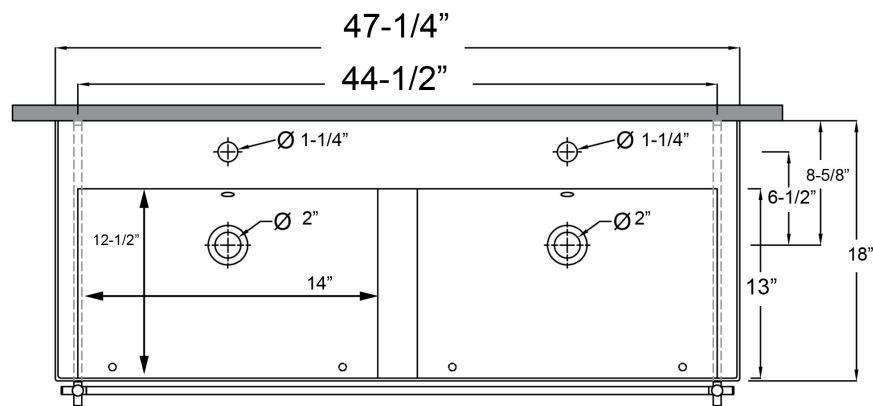

SPECIFICATIONS

DES 1210 CONSOLE

RAK Des Collection

SKU # OPTIONS

- 630WH-MB | White, No Faucet Hole
- 631WH-MB | White, One Faucet Hole
- 634WH-MB | White, 4" Faucet Spread
- 638WH-MB | White, 8" Faucet Spread

PRODUCT DETAILS

- 47.25" x 18" x 34.75" OD
- 14" x 12.5" x 4" ID (each bowl)
- Fire clay material
- 2" drain opening
- Pre-drilled overflow
- Back of basin to center or faucet: 2.37"
- Back of basin to center or drain: 8.62"
- Mount holes cc: 34.75"
- Mount bolts height: 32.87"
- Stand dimensions: 47" x 20" x 32"
- Combination consists of basin and brass stand