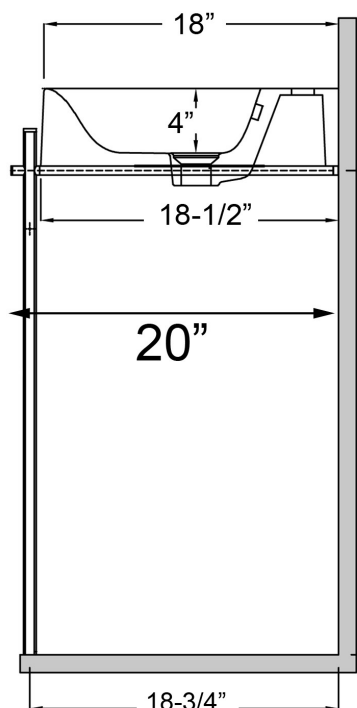

SPECIFICATIONS

DES 1210 CONSOLE

RAK Des Collection

SKU # OPTIONS

- 630WH-MB | White, No Faucet Hole
- 631WH-MB | White, One Faucet Hole
- 634WH-MB | White, 4" Faucet Spread
- 638WH-MB | White, 8" Faucet Spread

PRODUCT DETAILS

- 47.25" x 18" x 34.75" OD
- 14" x 12.5" x 4" ID (each bowl)
- Fire clay material
- 2" drain opening
- Pre-drilled overflow
- Back of basin to center or faucet: 2.37"
- Back of basin to center or drain: 8.62"
- Mount holes cc: 34.75"
- Mount bolts height: 32.87"
- Stand dimensions: 47" x 20" x 32"
- Combination consists of basin and brass stand