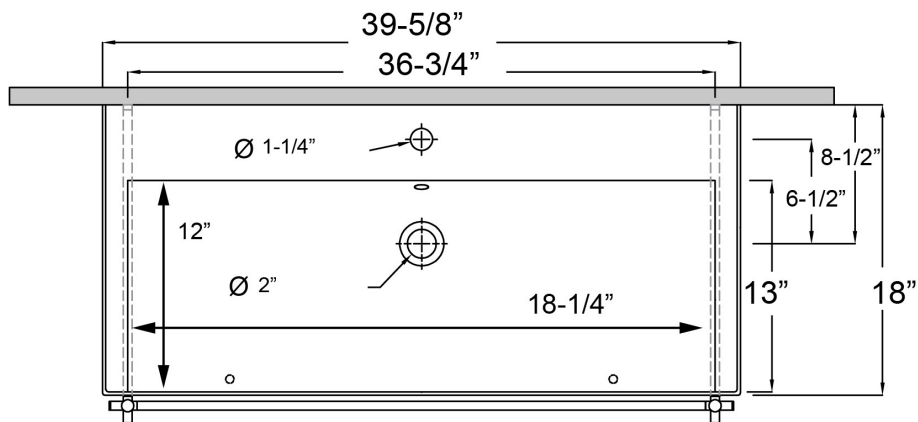

SPECIFICATIONS

DES 1010 CONSOLE

RAK Des Collection

SKU # OPTIONS

- 620WH-MB | White, No Faucet Hole
- 621WH-MB | White, One Faucet Hole
- 624WH-MB | White, 4" Faucet Spread
- 628WH-MB | White, 8" Faucet Spread

PRODUCT DETAILS

- 39.62" x 18" x 34.75" OD
- 18.25" x 12" x 4" ID
- Fire clay material
- 2" drain opening
- Pre-drilled overflow
- Back of basin to center of faucet: 2.12"
- Back of basin to center of drain: 8.5"
- Mount holes cc: 30"
- Mount bolts height: 29.5"
- Stand dimensions: 39.25" x 20" x 32"
- Combination consists of basin and brass stand