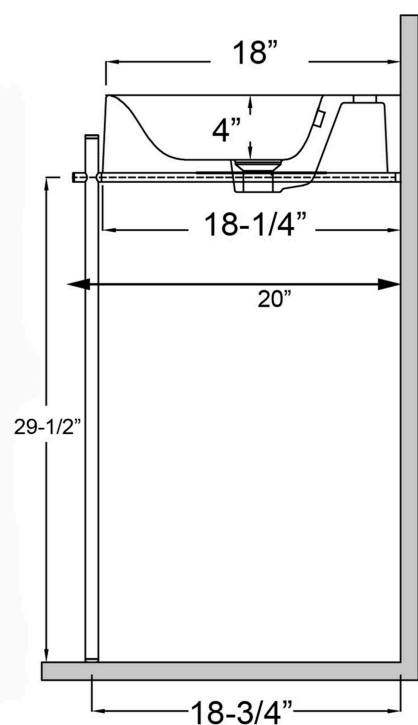

SPECIFICATIONS

DES 1010 CONSOLE

RAK Des Collection

SKU # OPTIONS

- 620WH-MB | White, No Faucet Hole
- 621WH-MB | White, One Faucet Hole
- 624WH-MB | White, 4" Faucet Spread
- 628WH-MB | White, 8" Faucet Spread

PRODUCT DETAILS

- 39.62" x 18" x 34.75" OD
- 18.25" x 12" x 4" ID
- Fire clay material
- 2" drain opening
- Pre-drilled overflow
- Back of basin to center of faucet: 2.12"
- Back of basin to center of drain: 8.5"
- Mount holes cc: 30"
- Mount bolts height: 29.5"
- Stand dimensions: 39.25" x 20" x 32"
- Combination consists of basin and brass stand