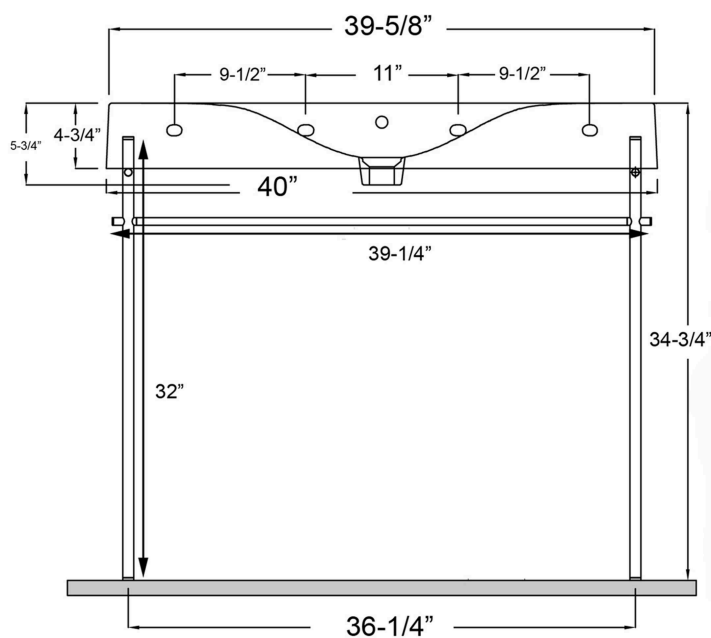

SPECIFICATIONS

DES 1010 CONSOLE

RAK Des Collection

SKU # OPTIONS

- 620WH-MB | White, No Faucet Hole
- 621WH-MB | White, One Faucet Hole
- 624WH-MB | White, 4" Faucet Spread
- 628WH-MB | White, 8" Faucet Spread

PRODUCT DETAILS

- 39.62" x 18" x 34.75" OD
- 18.25" x 12" x 4" ID
- Fire clay material
- 2" drain opening
- Pre-drilled overflow
- Back of basin to center of faucet: 2.12"
- Back of basin to center of drain: 8.5"
- Mount holes cc: 30"
- Mount bolts height: 29.5"
- Stand dimensions: 39.25" x 20" x 32"
- Combination consists of basin and brass stand