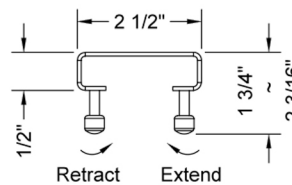

### FEATURES:

- 304 stainless steel construction
- Nominal Size: 60"
- Key included to remove grate for easy cleaning
- Adjustable feet for perfect installation
- JACLO channel drain body sold separately
- Standard finishes: BSS & PSS. Additional finishes available: MBK, WH, & JACLO-COLOR. Call for pricing and availability

### SPECIFICATION DRAWING:

JACLO DOTTED GRATE ONLY		
PART. #	DESCRIPTION	A
6212-24-XXX	DOTTED GRATE	22 1/4"
6212-32-XXX	DOTTED GRATE	30 1/8"
6212-36-XXX	DOTTED GRATE	34 1/8"
6212-42-XXX	DOTTED GRATE	42"
6212-48-XXX	DOTTED GRATE	46"
6212-60-XXX	DOTTED GRATE	57 3/4"