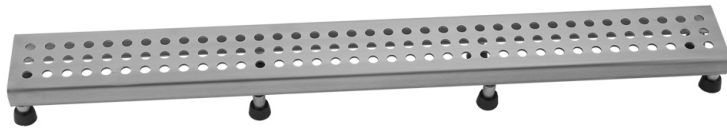

## 60" Channel Drain Round Dotted Grate Model #: 6212-60-

### FEATURES:

- 304 stainless steel construction
- Nominal Size: 60"
- Key included to remove grate for easy cleaning
- Adjustable feet for perfect installation
- JACLO channel drain body sold separately
- Standard finishes: BSS & PSS. Additional finishes available: MBK, WH, & JACLO-COLOR. Call for pricing and availability

### AVAILABLE FINISHES:

Polished Stainless (PSS) Brushed Stainless (BSS) Stone Grey (GRY)

### SPECIFICATION DRAWING:

JACLO DOTTED GRATE ONLY		
PART. #	DESCRIPTION	A
6212-24-XXX	DOTTED GRATE	22 1/4"
6212-32-XXX	DOTTED GRATE	30 1/8"
6212-36-XXX	DOTTED GRATE	34 1/8"
6212-42-XXX	DOTTED GRATE	42"
6212-48-XXX	DOTTED GRATE	46"
6212-60-XXX	DOTTED GRATE	57 3/4"