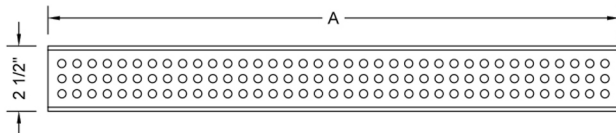

## 60" Channel Drain Round Dotted Grate Model #: 6212-60-

### FEATURES:

- 304 stainless steel construction
- Nominal Size: 60"
- Key included to remove grate for easy cleaning
- Adjustable feet for perfect installation
- JACLO channel drain body sold separately
- Standard finishes: BSS & PSS. Additional finishes available: MBK, WH, & JACLO-COLOR. Call for pricing and availability

### SPECIFICATION DRAWING:

JACLO DOTTED GRATE ONLY		
PART. #	DESCRIPTION	A
6212-24-XXX	DOTTED GRATE	22 1/4"
6212-32-XXX	DOTTED GRATE	30 1/8"
6212-36-XXX	DOTTED GRATE	34 1/8"
6212-42-XXX	DOTTED GRATE	42"
6212-48-XXX	DOTTED GRATE	46"
6212-60-XXX	DOTTED GRATE	57 3/4"