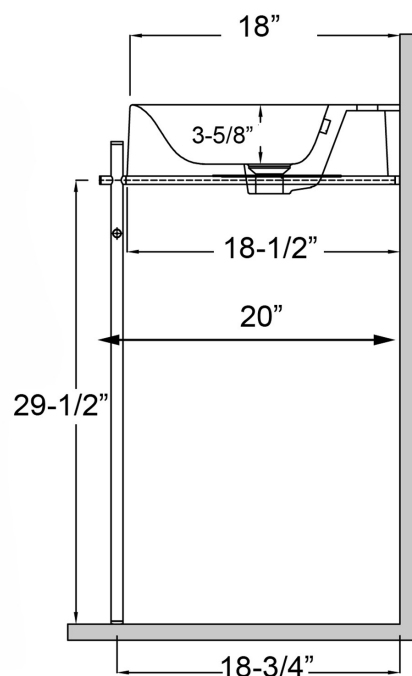

SPECIFICATIONS

DES 810 CONSOLE

RAK Des Collection

SKU # OPTIONS

- 610WH-MB | White, No Faucet Hole
- 611WH-MB | White, One Faucet Hole
- 614WH-MB | White, 4" Faucet Spread
- 618WH-MB | White, 8" Faucet Spread

PRODUCT DETAILS

- 31.87" x 18.25" x 34.75" OD
- 18" x 12" x 3.62" ID
- Fire clay material
- 2" drain opening
- Pre-drilled overflow
- Back of basin to center or faucet: 1.37"
- Back of basin to center or drain: 8.75"
- Mount holes cc: 21.25"
- Mount bolts height: 32.87"
- Stand dimensions: 31.25" x 20" x 32"
- Combination consists of basin and brass stand