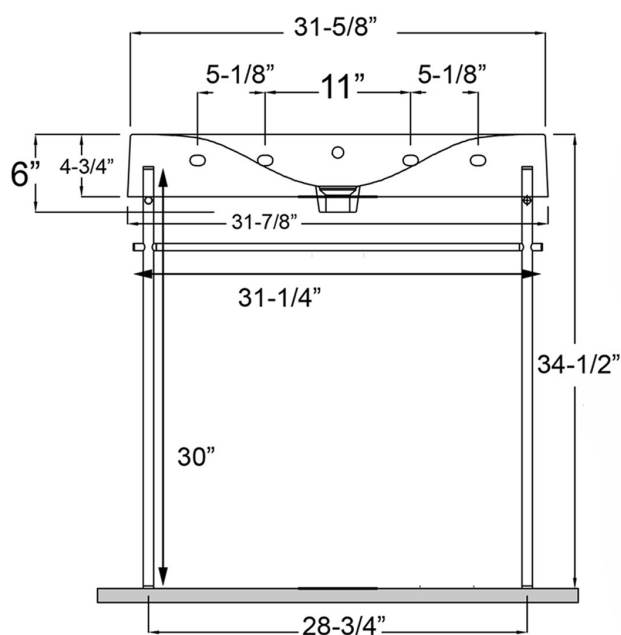

SPECIFICATIONS

DES 810 CONSOLE

RAK Des Collection

SKU # OPTIONS

- 610WH-MB | White, No Faucet Hole
- 611WH-MB | White, One Faucet Hole
- 614WH-MB | White, 4" Faucet Spread
- 618WH-MB | White, 8" Faucet Spread

PRODUCT DETAILS

- 31.87" x 18.25" x 34.75" OD
- 18" x 12" x 3.62" ID
- Fire clay material
- 2" drain opening
- Pre-drilled overflow
- Back of basin to center or faucet: 1.37"
- Back of basin to center or drain: 8.75"
- Mount holes cc: 21.25"
- Mount bolts height: 32.87"
- Stand dimensions: 31.25" x 20" x 32"
- Combination consists of basin and brass stand