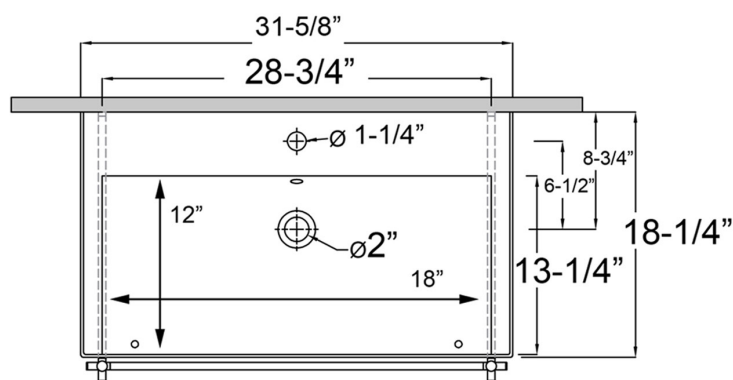

SPECIFICATIONS

DES 810 CONSOLE

RAK Des Collection

SKU # OPTIONS

- 610WH-MB | White, No Faucet Hole
- 611WH-MB | White, One Faucet Hole
- 614WH-MB | White, 4" Faucet Spread
- 618WH-MB | White, 8" Faucet Spread

PRODUCT DETAILS

- 31.87" x 18.25" x 34.75" OD
- 18" x 12" x 3.62" ID
- Fire clay material
- 2" drain opening
- Pre-drilled overflow
- Back of basin to center or faucet: 1.37"
- Back of basin to center or drain: 8.75"
- Mount holes cc: 21.25"
- Mount bolts height: 32.87"
- Stand dimensions: 31.25" x 20" x 32"
- Combination consists of basin and brass stand