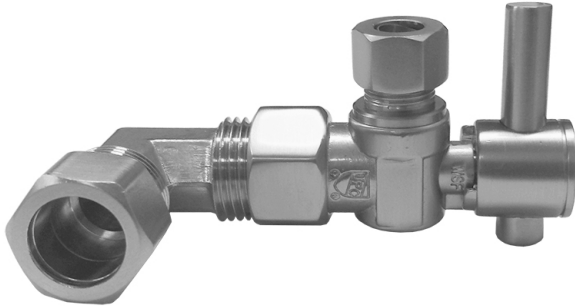

Quarter Turn Angle Pattern 1/2" IPS x 3/8" O.D. Supply Valve with Contempo Lever Handle For Skirted Toilet

Model #: 616-2-SKT-

FEATURES:

- Contempo lever handle angle pattern O.D. compression x O.D. compression quarter turn ball valve
- 5/8" O.D. compression x 3/8" O.D. compression
- Angle design for use with skirted toilets or when toilet interferes with valve access
- All brass fully finished

AVAILABLE FINISHES:

Polished Chrome (PCH)	Satin Chrome (SC)	Bronze Umber (BU)
Satin Nickel (SN)	Pewter (PEW)	Caramel Bronze (CB)
Polished Nickel (PN)	Antique Brass (AB)	Antique Copper (ACU)
Oil-Rubbed Bronze (ORB)	Polished Brass (PB)	Polished Copper (PCU)
Vintage Bronze (VB)	Satin Brass (SB)	Matte Black (MBK)
Satin Gold (SG)	Polished Gold (PG)	Black Nickel (BKN)
White (WH)	Unlacquered Brass (ULB)	Satin Cooper (SCU)
Almond (ALD)	Amber (AMB)	Azure Blue (AZB)
Coral (COR)	Mint Green (GRN)	Stone Grey (GRY)
Lilac (LAC)	Light Blue (LBL)	Limon (LIM)
Plum (PLM)	Pink (PNK)	Red (RED)
Graphite (GPH)	Aged Unlacquered Brass (AUB)	