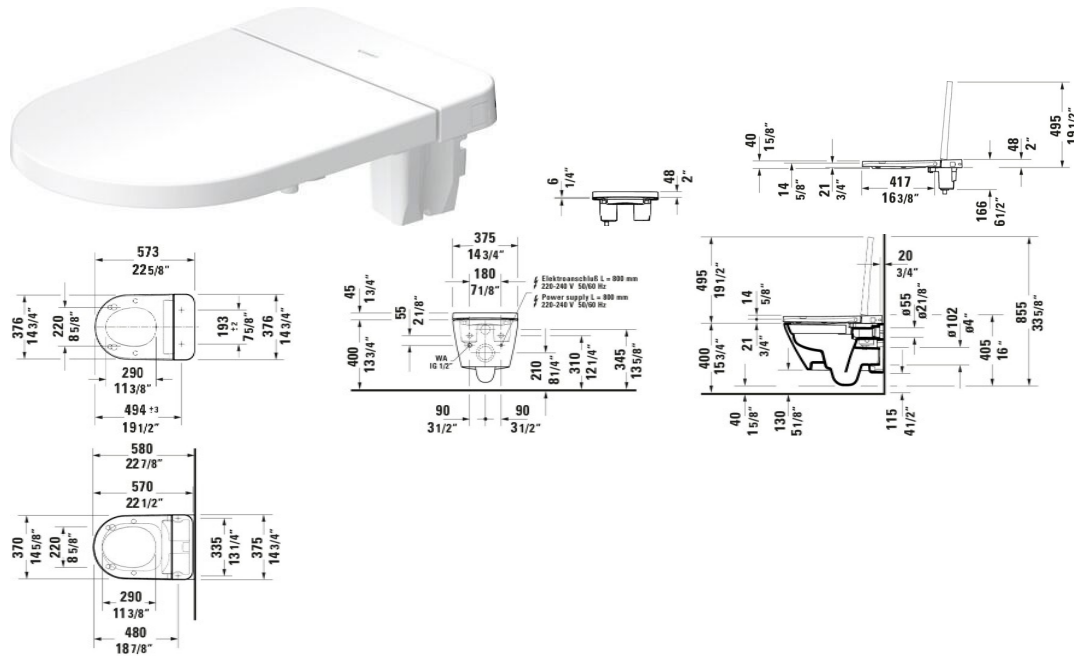

SensoWash® D-Neo Shower toilet seat # 614700011001300

| < 22 1/2 " > |

Shower toilet seat	Dimension	Weight	Order number
Matches series D-Neo, White, Slow close, Seat material type: Thermoplastic, Lid material type: Thermoplastic, Lid actuation: Manual, Water position adjustment: Continuously adjustable, Number of spray intensity options: Continuously adjustable, Number of spray temperature options: Continuously adjustable, Water position adjustment: Continuously adjustable, Rearwash, Frontwash, Pulsing shower spray: Oscillating, Heated seat, Operation type: Remote control, Self-cleaning function, Decalcification function, Min. frequency: 50 Hz, Night light			
Colors			
00 White			
Variant			
n/aWhite, Water position adjustment: 5 Steps, Number of spray intensity options: 3 Steps, Number of spray temperature options: 4 Steps, Water position adjustment: 5 Steps, Energy saving mode: Adjustable, Connection voltage: 100 - 120 V	22 1/2 "x7 1/4 "	9.259 lb	614700011001300

All drawings contain the necessary measurements which are subject to standard tolerances. They are stated in inch & mm and are non-binding. Exact measurements, in particular for customized installation scenarios, can only be taken from the finished ceramic piece.