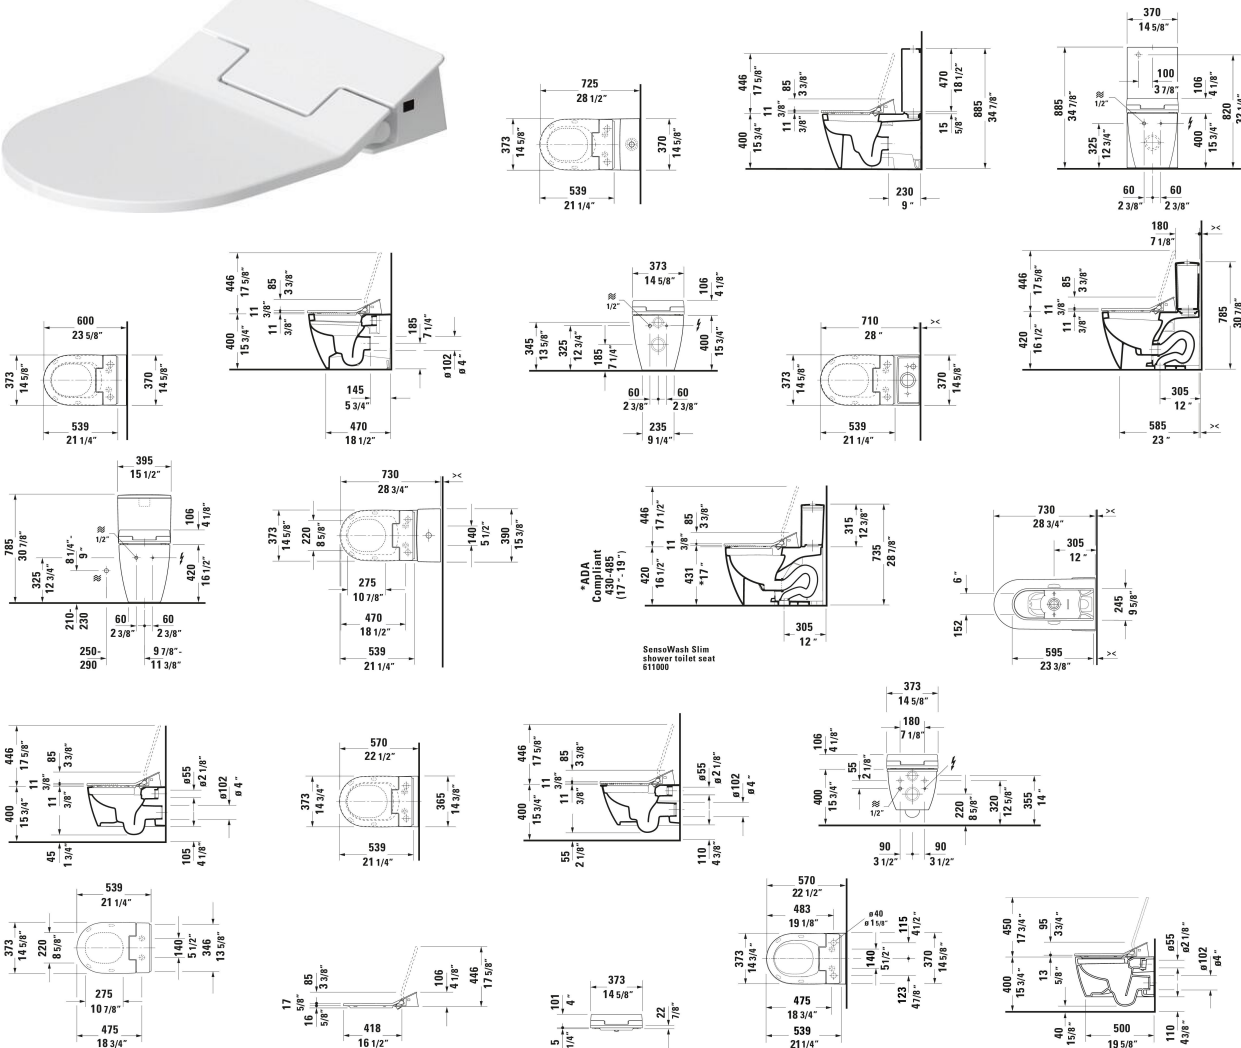

SensoWash® Slim Shower toilet seat # 611000001001300 / 611000001501300

< 14 5/8 " >

Shower toilet seat	Dimension	Weight	Order number
Matches series ME by Starck, Starck 2, Starck 3, DuraStyle, Bento Starck Box, White, Slow close, Seat material type: Duroplast, Lid material type: Duroplast, Water position adjustment: 5 Steps, Number of spray intensity options: 3 Steps, Number of spray temperature options: 4 Steps, Water position adjustment: 5 Steps, Rearwash, Frontwash, Pulsing shower spray: Oscillating, Operation type: Remote control, Controller, Self-cleaning function, Decalcification function, Holiday mode, Night light, cUPC listed: No, UL: No			
Colors			
00 White			
Variant			