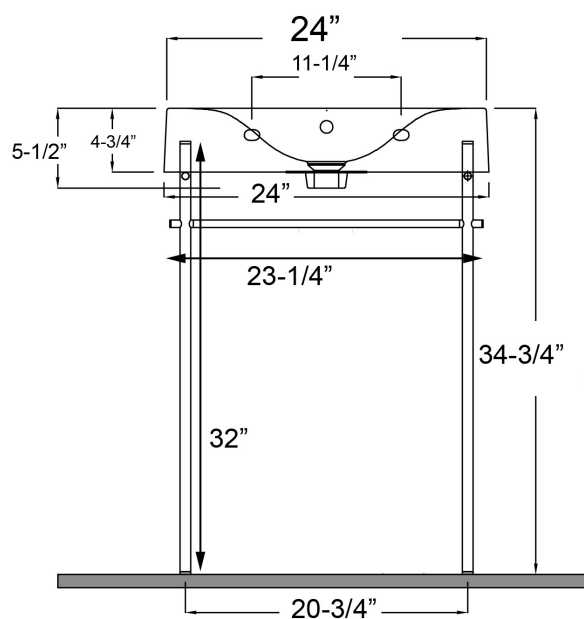

*SPECIFICATIONS*

**DES 610 CONSOLE**

RAK Des Collection

**SKU # OPTIONS**

- 600WH-MB | White, No Faucet Hole
- 601WH-MB | White, One Faucet Hole
- 604WH-MB | White, 4" Faucet Spread
- 608WH-MB | White, 8" Faucet Spread

**PRODUCT DETAILS**

- 24" x 18" x 34.75" OD
- 14" x 12" x 3.62" ID
- Fire clay material
- 2" drain opening
- Pre-drilled overflow
- Back of basin to center of faucet: 2.12"
- Back of basin to center of drain: 8.5"
- Mount holes cc: 11.25"
- Mount bolts height: 32.87"
- Stand dimensions: 23.25" x 20" x 32"
- Combination consists of basin and brass stand