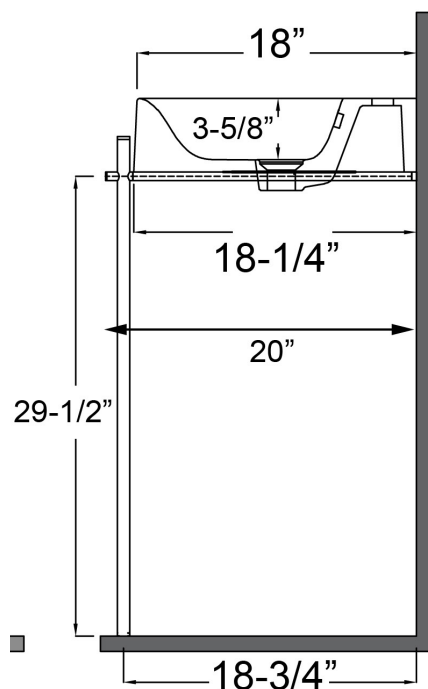

*SPECIFICATIONS*

**DES 610 CONSOLE**

RAK Des Collection

**SKU # OPTIONS**

- 600WH-MB | White, No Faucet Hole
- 601WH-MB | White, One Faucet Hole
- 604WH-MB | White, 4" Faucet Spread
- 608WH-MB | White, 8" Faucet Spread

**PRODUCT DETAILS**

- 24" x 18" x 34.75" OD
- 14" x 12" x 3.62" ID
- Fire clay material
- 2" drain opening
- Pre-drilled overflow
- Back of basin to center of faucet: 2.12"
- Back of basin to center of drain: 8.5"
- Mount holes cc: 11.25"
- Mount bolts height: 32.87"
- Stand dimensions: 23.25" x 20" x 32"
- Combination consists of basin and brass stand