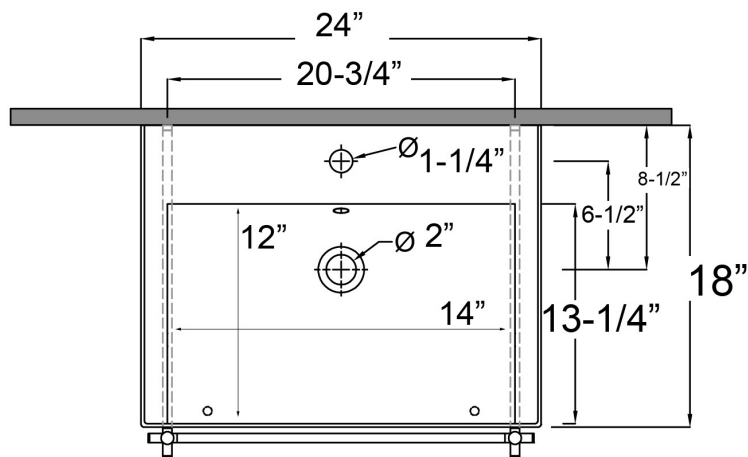

*SPECIFICATIONS*

**DES 610 CONSOLE**

RAK Des Collection

**SKU # OPTIONS**

- 600WH-MB | White, No Faucet Hole
- 601WH-MB | White, One Faucet Hole
- 604WH-MB | White, 4" Faucet Spread
- 608WH-MB | White, 8" Faucet Spread

**PRODUCT DETAILS**

- 24" x 18" x 34.75" OD
- 14" x 12" x 3.62" ID
- Fire clay material
- 2" drain opening
- Pre-drilled overflow
- Back of basin to center of faucet: 2.12"
- Back of basin to center of drain: 8.5"
- Mount holes cc: 11.25"
- Mount bolts height: 32.87"
- Stand dimensions: 23.25" x 20" x 32"
- Combination consists of basin and brass stand