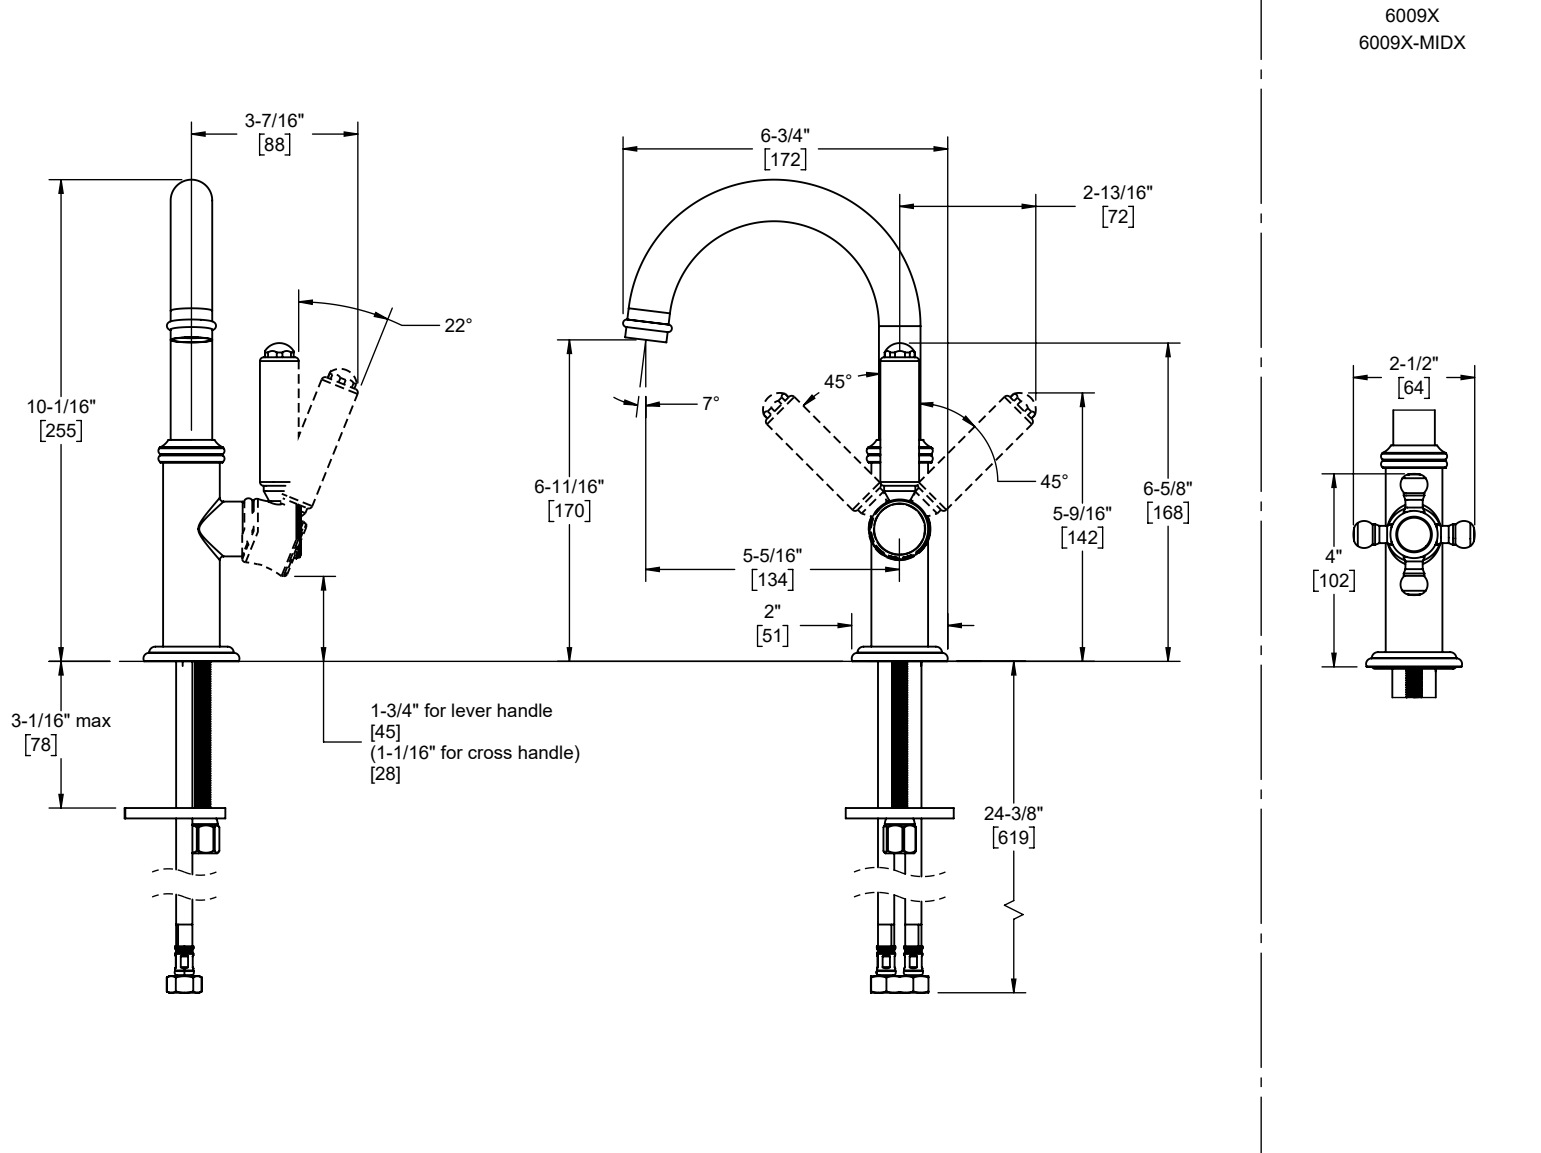

Codes/Standards Applicable

Product meets or exceeds the following:

- ASME A112.18.1/CSA B125.1
- NSF 61, NSF 372, CEC & DOE
- EPA WaterSense
- Commonwealth of MA
- ADA compliant