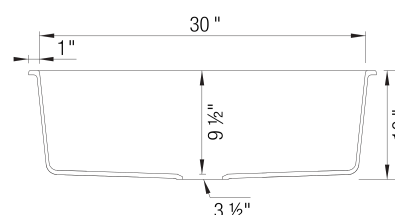

Design and Planning Tips

- Min cabinet size: 36 in

What is included:
Installation instructions, Cut-out template, Limited
Lifetime Warranty

Codes & Standards

CSA B45.8-18/ IAPMO Z403-2018

Optional Accessories