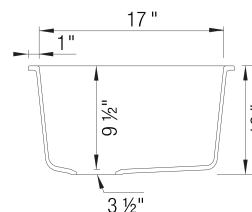

Warranty

BLANCO offers a limited lifetime warranty on all sinks and faucets, as well as a one-year warranty on all custom accessories.

Code/Standards Compliance

BLANCO sinks and faucets are third-party tested and certified to standards and listed by applicable certification bodies. For more information on individual product listings, contact our office or listing organization.

View our how-to videos to learn more about installing and caring for BLANCO products:
<https://www.blanco.com/us-en/service/how-to-videos/how-to-videos-for-sinks/>

Questions? Contact us today

BLANCO America, Inc.
110 Mount Holly By-Pass
Lumberton, NJ 08048

Phone & Fax
Phone: 888-668-6201
Fax: 609-668-6211

While BLANCO endeavors to provide accurate information, all dimensions are nominal, cannot be guaranteed, and are subject to change or cancellation. BLANCO assumes no responsibility for use of superseded or voided specifications.