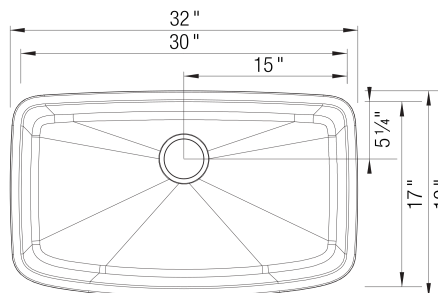

Design and Planning Tips

- Min cabinet size: 36 in

What is included:
Installation instructions, Cut-out template, Limited
Lifetime Warranty

Codes & Standards

CSA B45.8-18/ IAPMO Z403-2018

Optional Accessories