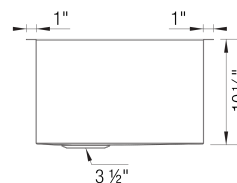

Warranty

BLANCO offers a limited lifetime warranty on all sinks and faucets, as well as a one-year warranty on all custom accessories.

Code/Standards Compliance

BLANCO sinks and faucets are third-party tested and certified to standards and listed by applicable certification bodies. For more information on individual product listings, contact our office or listing organization.

View our how-to videos to learn more about installing and caring for BLANCO products:
<https://www.blanco.com/us-en/service/how-to-videos/how-to-videos-for-sinks/>

Questions? Contact us today

BLANCO America, Inc.
110 Mount Holly By-Pass
Lumberton, NJ 08048

Phone & Fax
Phone: 888-668-6201
Fax: 609-668-6211

While BLANCO endeavors to provide accurate information, all dimensions are nominal, cannot be guaranteed, and are subject to change or cancellation. BLANCO assumes no responsibility for use of superseded or voided specifications.