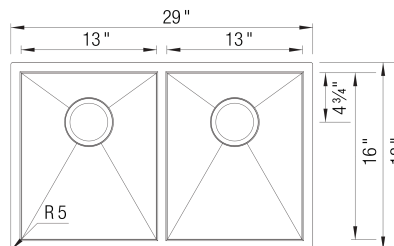

Warranty

BLANCO offers a limited lifetime warranty on all sinks and faucets, as well as a one-year warranty on all custom accessories.

Code/Standards Compliance

BLANCO sinks and faucets are third-party tested and certified to standards and listed by applicable certification bodies. For more information on individual product listings, contact our office or listing organization.

View our how-to videos to learn more about installing and caring for BLANCO products:
<https://www.blanco.com/us-en/service/how-to-videos/how-to-videos-for-sinks/>

Questions? Contact us today

BLANCO America, Inc.
110 Mount Holly By-Pass
Lumberton, NJ 08048

Phone & Fax
Phone: 888-668-6201
Fax: 609-668-6211

While BLANCO endeavors to provide accurate information, all dimensions are nominal, cannot be guaranteed, and are subject to change or cancellation. BLANCO assumes no responsibility for use of superseded or voided specifications.