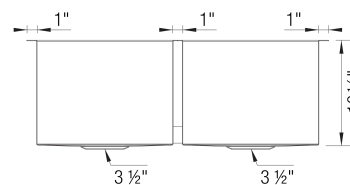

Warranty

BLANCO offers a limited lifetime warranty on all sinks and faucets, as well as a one-year warranty on all custom accessories.

Code/Standards Compliance

BLANCO sinks and faucets are third-party tested and certified to standards and listed by applicable certification bodies. For more information on individual product listings, contact our office or listing organization.

View our how-to videos to learn more about installing and caring for BLANCO products:
<https://www.blanco.com/us-en/service/how-to-videos/how-to-videos-for-sinks/>

Questions? Contact us today

BLANCO America, Inc.
110 Mount Holly By-Pass
Lumberton, NJ 08048

Phone & Fax
Phone: 888-668-6201
Fax: 609-668-6211

While BLANCO endeavors to provide accurate information, all dimensions are nominal, cannot be guaranteed, and are subject to change or cancellation. BLANCO assumes no responsibility for use of superseded or voided specifications.