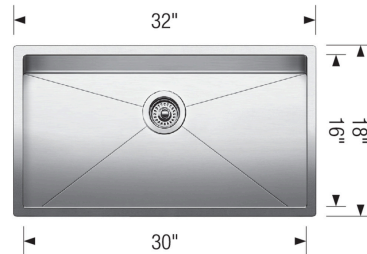

### Design and Planning Tips

- Min cabinet size: 36 in

What is included:  
Installation instructions, Cut-out template, Limited  
Lifetime Warranty