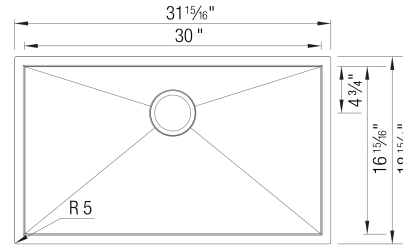

Warranty

BLANCO offers a limited lifetime warranty on all sinks and faucets, as well as a one-year warranty on all custom accessories.

Code/Standards Compliance

BLANCO sinks and faucets are third-party tested and certified to standards and listed by applicable certification bodies. For more information on individual product listings, contact our office or listing organization.

View our how-to videos to learn more about installing and caring for BLANCO products:
<https://www.blanco.com/us-en/service/how-to-videos/how-to-videos-for-sinks/>

Questions? Contact us today

BLANCO America, Inc.
110 Mount Holly By-Pass
Lumberton, NJ 08048

Phone & Fax
Phone: 888-668-6201
Fax: 609-668-6211

While BLANCO endeavors to provide accurate information, all dimensions are nominal, cannot be guaranteed, and are subject to change or cancellation. BLANCO assumes no responsibility for use of superseded or voided specifications.