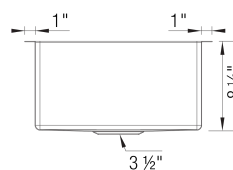

PRECISION R10 Small Stainless steel Satin brushed finish

Warranty

BLANCO offers a limited lifetime warranty on all sinks and faucets, as well as a one-year warranty on all custom accessories.

Code/Standards Compliance

BLANCO sinks and faucets are third-party tested and certified to standards and listed by applicable certification bodies. For more information on individual product listings, contact our office or listing organization.

View our how-to videos to learn more about installing and caring for BLANCO products:
<https://www.blanco.com/us-en/service/how-to-videos/how-to-videos-for-sinks/>

Questions? Contact us today

BLANCO America, Inc.
110 Mount Holly By-Pass
Lumberton, NJ 08048

Phone & Fax
Phone: 888-668-6201
Fax: 609-668-6211

While BLANCO endeavors to provide accurate information, all dimensions are nominal, cannot be guaranteed, and are subject to change or cancellation. BLANCO assumes no responsibility for use of superseded or voided specifications.