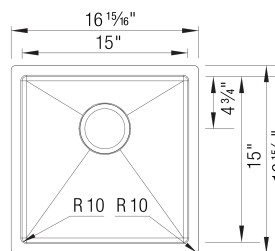

PRECISION R10 Small Stainless steel Satin brushed finish

Warranty

BLANCO offers a limited lifetime warranty on all sinks and faucets, as well as a one-year warranty on all custom accessories.

Code/Standards Compliance

BLANCO sinks and faucets are third-party tested and certified to standards and listed by applicable certification bodies. For more information on individual product listings, contact our office or listing organization.

View our how-to videos to learn more about installing and caring for BLANCO products:
<https://www.blanco.com/us-en/service/how-to-videos/how-to-videos-for-sinks/>

Questions? Contact us today

BLANCO America, Inc.
110 Mount Holly By-Pass
Lumberton, NJ 08048

Phone & Fax
Phone: 888-668-6201
Fax: 609-668-6211

While BLANCO endeavors to provide accurate information, all dimensions are nominal, cannot be guaranteed, and are subject to change or cancellation. BLANCO assumes no responsibility for use of superseded or voided specifications.