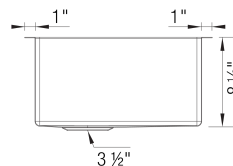

PRECISION R10 Small Stainless steel Satin brushed finish

Warranty

BLANCO offers a limited lifetime warranty on all sinks and faucets, as well as a one-year warranty on all custom accessories.

Code/Standards Compliance

BLANCO sinks and faucets are third-party tested and certified to standards and listed by applicable certification bodies. For more information on individual product listings, contact our office or listing organization.

View our how-to videos to learn more about installing and caring for BLANCO products:
<https://www.blanco.com/us-en/service/how-to-videos/how-to-videos-for-sinks/>

Questions? Contact us today

BLANCO America, Inc.
110 Mount Holly By-Pass
Lumberton, NJ 08048

Phone & Fax
Phone: 888-668-6201
Fax: 609-668-6211

While BLANCO endeavors to provide accurate information, all dimensions are nominal, cannot be guaranteed, and are subject to change or cancellation. BLANCO assumes no responsibility for use of superseded or voided specifications.