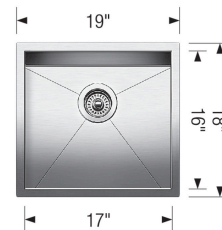

Optional Accessories

Glass Cutting Board	224390
Colander	224387
Walnut Wood Cutting Board	232002
Sink clips	212594

Warranty

BLANCO offers a limited lifetime warranty on all sinks and faucets, as well as a one-year warranty on all custom accessories.

Code/Standards Compliance

BLANCO sinks and faucets are third-party tested and certified to standards and listed by applicable certification bodies. For more information on individual product listings, contact our office or listing organization.

View our how-to videos to learn more about installing and caring for BLANCO products:
<https://www.blanco.com/us-en/service/how-to-videos/how-to-videos-for-sinks/>

Questions? Contact us today

BLANCO America, Inc.
110 Mount Holly By-Pass
Lumberton, NJ 08048

Phone & Fax
Phone: 888-668-6201
Fax: 609-668-6211

While BLANCO endeavors to provide accurate information, all dimensions are nominal, cannot be guaranteed, and are subject to change or cancellation. BLANCO assumes no responsibility for use of superseded or voided specifications.