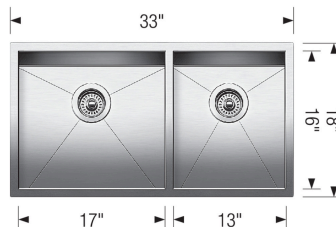

PRECISION R0 1³/₄ Stainless steel Satin brushed finish

Warranty

BLANCO offers a limited lifetime warranty on all sinks and faucets, as well as a one-year warranty on all custom accessories.

Code/Standards Compliance

BLANCO sinks and faucets are third-party tested and certified to standards and listed by applicable certification bodies. For more information on individual product listings, contact our office or listing organization.

View our how-to videos to learn more about installing and caring for BLANCO products:
<https://www.blanco.com/us-en/service/how-to-videos/how-to-videos-for-sinks/>

Questions? Contact us today

BLANCO America, Inc.
110 Mount Holly By-Pass
Lumberton, NJ 08048

Phone & Fax
Phone: 888-668-6201
Fax: 609-668-6211

While BLANCO endeavors to provide accurate information, all dimensions are nominal, cannot be guaranteed, and are subject to change or cancellation. BLANCO assumes no responsibility for use of superseded or voided specifications.