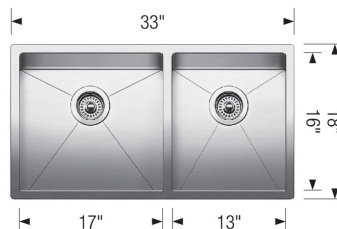

## Sink Specifications

Color	SKU
Satin brushed finish	515824

## PRECISION R10 1<sup>3</sup>/<sub>4</sub> Stainless steel Satin brushed finish

---