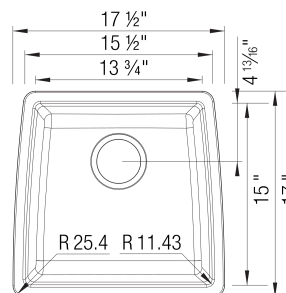

## Design and Planning Tips

- Min cabinet size: 21 in

What is included:  
Installation instructions, Cut-out template, Limited  
Lifetime Warranty