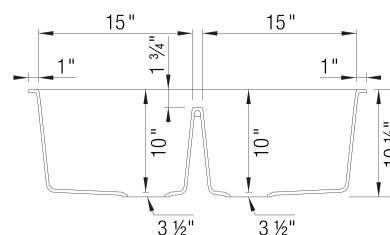

Design and Planning Tips

- Min cabinet size: 36 in

What is included:

Installation instructions, Cut-out template, Limited Lifetime Warranty

Codes & Standards

CSA B45.8-18/ IAPMO Z403-2018

Optional Accessories