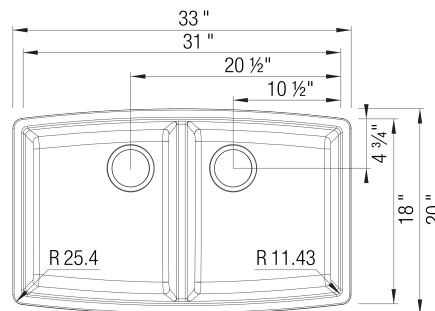

Design and Planning Tips

- Min cabinet size: 36 in

What is included:

Installation instructions, Cut-out template, Limited Lifetime Warranty

Codes & Standards

CSA B45.8-18/ IAPMO Z403-2018

Optional Accessories