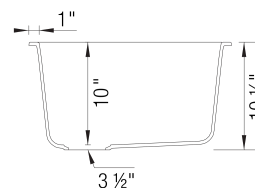

Warranty

BLANCO offers a limited lifetime warranty on all sinks and faucets, as well as a one-year warranty on all custom accessories.

Code/Standards Compliance

BLANCO sinks and faucets are third-party tested and certified to standards and listed by applicable certification bodies. For more information on individual product listings, contact our office or listing organization.

View our how-to videos to learn more about installing and caring for BLANCO products:

<https://www.blanco.com/us-en/service/how-to-videos/how-to-videos-for-sinks/>

Questions? Contact us today

BLANCO America, Inc.
110 Mount Holly By-Pass
Lumberton, NJ 08048

Phone & Fax
Phone: 888-668-6201
Fax: 609-668-6211

While BLANCO endeavors to provide accurate information, all dimensions are nominal, cannot be guaranteed, and are subject to change or cancellation. BLANCO assumes no responsibility for use of superseded or voided specifications.