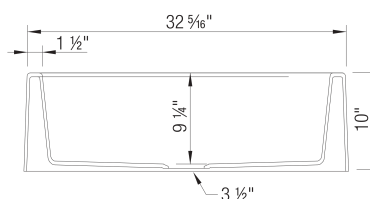

Design and Planning Tips

- Min cabinet size: 36 in
- Apron front height: 10 in

What is included:

Installation instructions, Cabinet template, Limited Lifetime Warranty

Custom cabinet installation required.