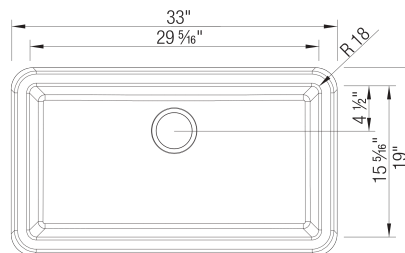

Design and Planning Tips

- Min cabinet size: 36 in
- Apron front height: 10 in

What is included:

Installation instructions, Cabinet template, Limited Lifetime Warranty

Custom cabinet installation required.