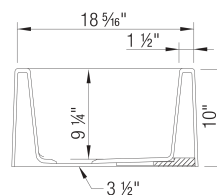

Warranty

BLANCO offers a limited lifetime warranty on all sinks and faucets, as well as a one-year warranty on all custom accessories.

Code/Standards Compliance

BLANCO sinks and faucets are third-party tested and certified to standards and listed by applicable certification bodies. For more information on individual product listings, contact our office or listing organization.

View our how-to videos to learn more about installing and caring for BLANCO products:
<https://www.blanco.com/us-en/service/how-to-videos/how-to-videos-for-sinks/>

Questions? Contact us today

BLANCO America, Inc.
110 Mount Holly By-Pass
Lumberton, NJ 08048

Phone & Fax
Phone: 888-668-6201
Fax: 609-668-6211

While BLANCO endeavors to provide accurate information, all dimensions are nominal, cannot be guaranteed, and are subject to change or cancellation. BLANCO assumes no responsibility for use of superseded or voided specifications.