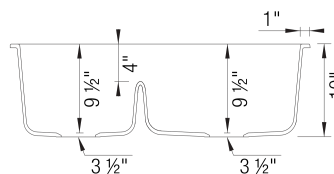

Design and Planning Tips

- Min cabinet size: 36 in

What is included:
Installation instructions, Cut-out template, Limited Lifetime Warranty

Codes & Standards

CSA B45.8-18/ IAPMO Z403-2018

Optional Accessories