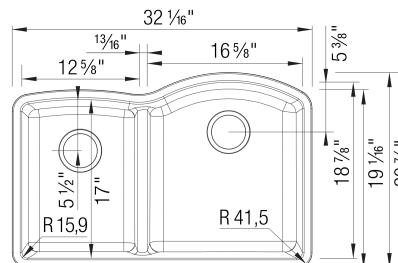

Design and Planning Tips

- Min cabinet size: 36 in

What is included:
Installation instructions, Cut-out template, Limited Lifetime Warranty

Codes & Standards

CSA B45.8-18/ IAPMO Z403-2018

Optional Accessories