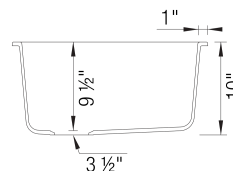

Warranty

BLANCO offers a limited lifetime warranty on all sinks and faucets, as well as a one-year warranty on all custom accessories.

Code/Standards Compliance

BLANCO sinks and faucets are third-party tested and certified to standards and listed by applicable certification bodies. For more information on individual product listings, contact our office or listing organization.

View our how-to videos to learn more about installing and caring for BLANCO products:
<https://www.blanco.com/us-en/service/how-to-videos/how-to-videos-for-sinks/>

Questions? Contact us today

BLANCO America, Inc.
110 Mount Holly By-Pass
Lumberton, NJ 08048

Phone & Fax
Phone: 888-668-6201
Fax: 609-668-6211

While BLANCO endeavors to provide accurate information, all dimensions are nominal, cannot be guaranteed, and are subject to change or cancellation. BLANCO assumes no responsibility for use of superseded or voided specifications.