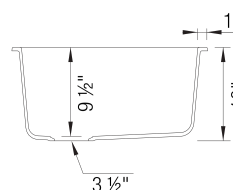

- Min cabinet size: 36 in

What is included:
Installation instructions, Cut-out template, Limited
Lifetime Warranty

Codes & Standards

CSA B45.8-18/ IAPMO Z403-2018

Optional Accessories

Floating Dish Rack	236431
Sink Grid	220998
Sink Grid	231342
Undermount Clips	440851
CapFlow Strainer Cover	517666