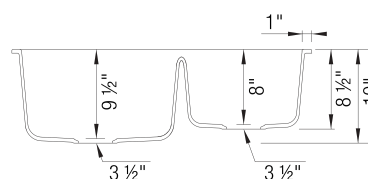

- Min cabinet size: 36 in

What is included:
Installation instructions, Cut-out template, Limited
Lifetime Warranty

Codes & Standards

CSA B45.8-18/ IAPMO Z403-2018

Optional Accessories

Floating Dish Rack	236431
Sink Grid	220998
Sink Grid	231342
Undermount Clips	440851
CapFlow Strainer Cover	517666