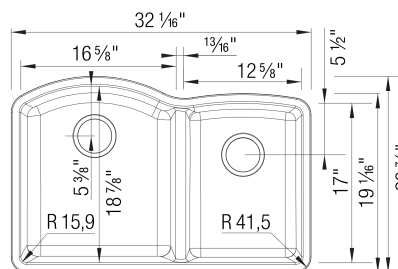

DIAMOND 1³/₄ SILGRANIT