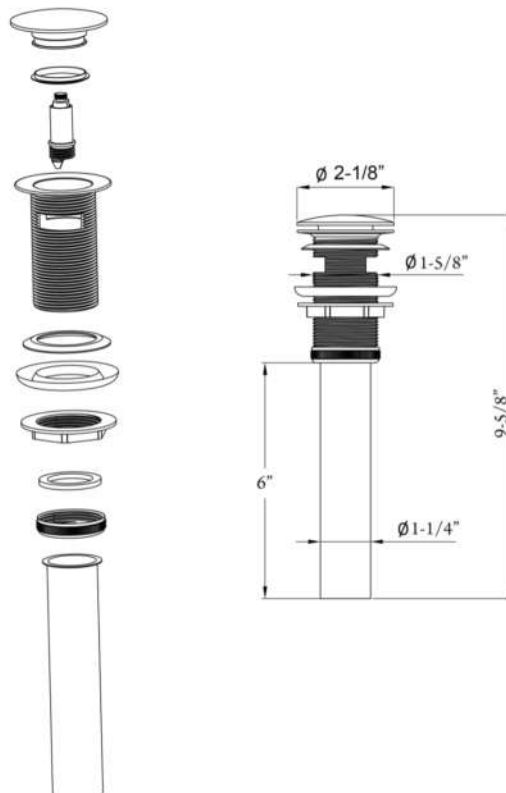

PUSH POP-UP SINK DRAIN W/OVERFLOW

Cat. No.
5611- XX

overall length: 9-5/8" closed
10" opened

Features:

- ▶ Press type pop-up drain
- ▶ Overflow included
- ▶ For sinks with a maximum 2" thickness
- ▶ Fits sinks with 1-1/2" drain hole
- ▶ 1/2" from sink to overflow opening
- ▶ 3" Threaded drain body
- ▶ 1-1/4" Outer diameter for tailpiece
- ▶ Available in 7 finishes

Finishes:

- BN** Brushed Nickel
- CP** Polished Chrome
- MB** Matte Black
- ORB** Oil Rubbed Bronze
- PB** Polished Brass
- PN** Polished Nickel
- WH** White

Dimensions and specifications subject to change without notice.