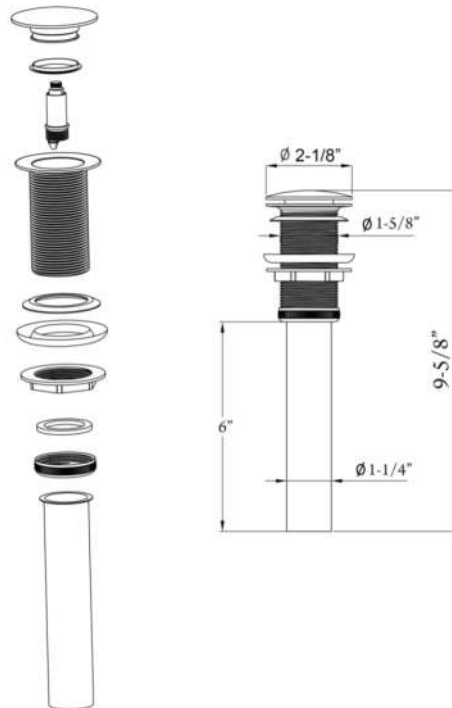

PUSH POP-UP SINK DRAIN WITHOUT OVERFLOW

Cat. No.
5610-XX

Overall length: 9-⁵/₈" closed
10" closed

Features:

- ▶ Press type pop-up drain
- ▶ No overflow
- ▶ For sinks with a maximum 2" thickness
- ▶ Fits sinks with 1-¹/₂" drain hole
- ▶ 3" Threaded drain body
- ▶ 1-¹/₄" Outer diameter for tailpiece
- ▶ Available in 7 finishes

Finishes:

- BN** Brushed Nickel
- CP** Polished Chrome
- MB** Matte Black
- ORB** Oil Rubbed Bronze
- PB** Polished Brass
- PN** Polished Nickel
- WH** White

Dimensions and specifications subject to change without notice.