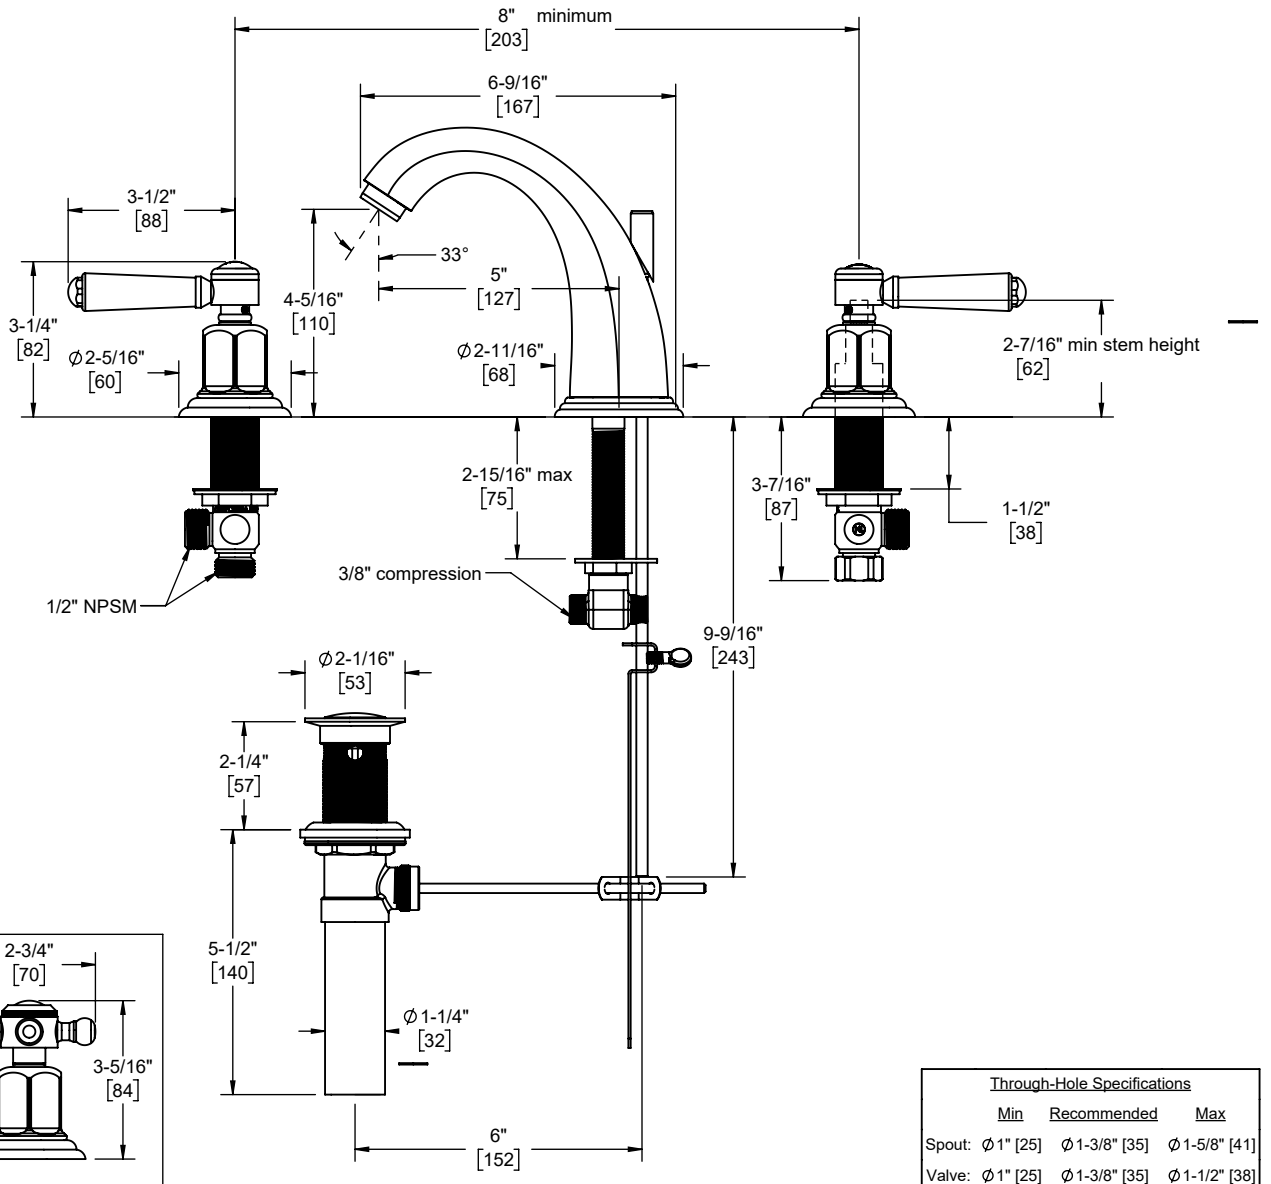

California Faucets®

Coronado™

Widespread Lavatory Faucet

Features

- 25+ artisan finishes including 10+ PVD finishes
- All brass construction
- 1/4 turn ceramic disc cartridge(s)
- Flexible braided hoses for ease of installation
- Φ 1-1/4" all brass lift rod style pop up drain assembly
- 1.2gpm (4.5 L/min) max flow rate

5602
5602-MIDX
5602-WP
5602X
5602X-MIDX

Codes/Standards Applicable

Product meets or exceeds the following:

- ASME A112.18.1/CSA B125.1
- NSF 61, NSF 372, CEC & DOE
- EPA WaterSense
- Commonwealth of MA
- ADA compliant

5602 shown

Specifications subject to change without notice

Dimensions are inches, rounded to 1/16"
[Dimensions in brackets are mm, rounded to 1mm]