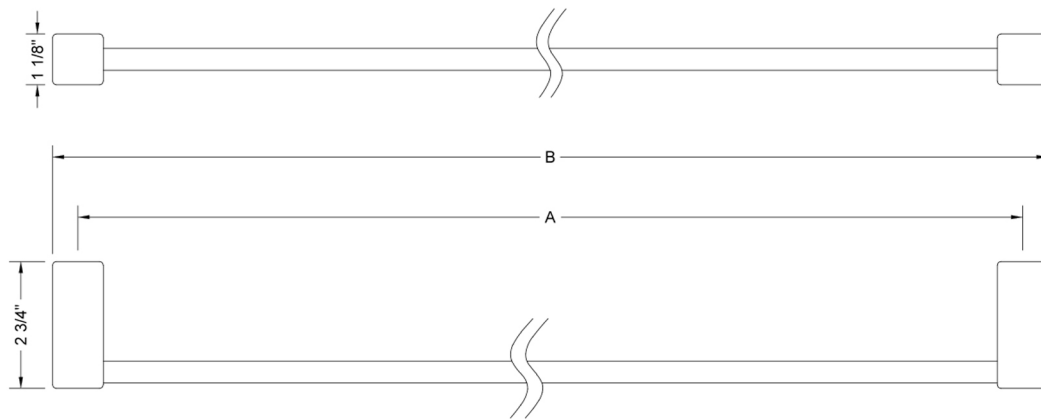

24" CUBIX® II Towel Bar

Model #: 5401-TB-24-

FEATURES:

- All brass towel bar
- Universal mounting hardware included
- 2 3/8" projection
- Custom length available, contact JACLO for pricing & availability
- Able to be cut in the field
- Blocking required for proper installation
- Not available in BKN, PCU, & PG

SPECIFICATION DRAWING:

JACLO TOWEL BARS			
PART. #	DESCRIPTION	A	B
5401-TB-18-	18" ALL BRASS TOWEL BAR	18"	19 1/8"
5401-TB-24-	24" ALL BRASS TOWEL BAR	24"	25 1/8"