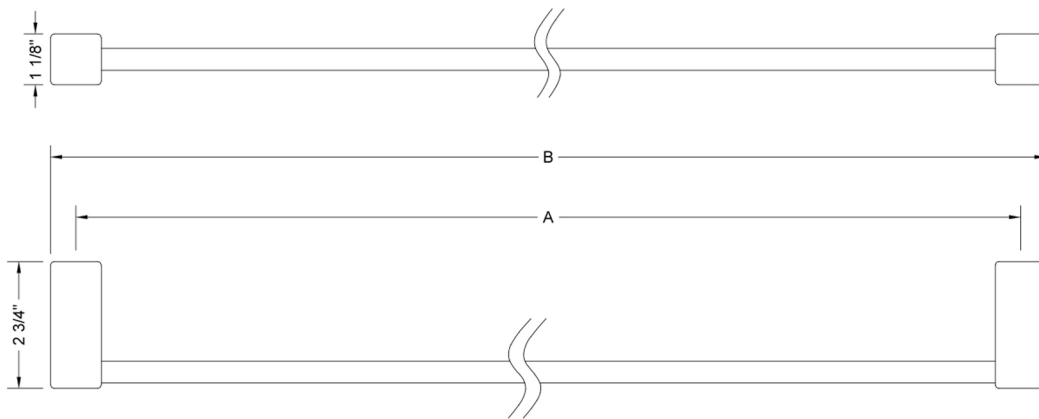

18" CUBIX® II Towel Bar

Model #: 5401-TB-18-

FEATURES:

- All brass towel bar
- Universal mounting hardware included
- 2 3/8" projection
- Custom length available, contact JACLO for pricing & availability
- Able to be cut in the field
- Blocking required for proper installation
- Not available in BKN, PCU, & PG

SPECIFICATION DRAWING:

JACLO TOWEL BARS			
PART. #	DESCRIPTION	A	B
5401-TB-18-	18" ALL BRASS TOWEL BAR	18"	19 1/8"
5401-TB-24-	24" ALL BRASS TOWEL BAR	24"	25 1/8"