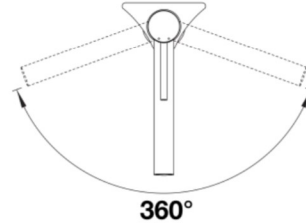

ALTA II Bar Metal Finish

Warranty

BLANCO offers a limited lifetime warranty on all sinks and faucets, as well as a one-year warranty on all custom accessories.

Code/Standards Compliance

BLANCO sinks and faucets are third-party tested and certified to standards and listed by applicable certification bodies. For more information on individual product listings, contact our office or listing organization.

View our how-to videos to learn more about installing and caring for BLANCO products:
<https://www.blanco.com/us-en/service/how-to-videos/how-to-videos-for-sinks/>

Questions? Contact us today

BLANCO America, Inc.
110 Mount Holly By-Pass
Lumberton, NJ 08048

Phone & Fax
Phone: 888-668-6201
Fax: 609-668-6211

While BLANCO endeavors to provide accurate information, all dimensions are nominal, cannot be guaranteed, and are subject to change or cancellation. BLANCO assumes no responsibility for use of superseded or voided specifications.