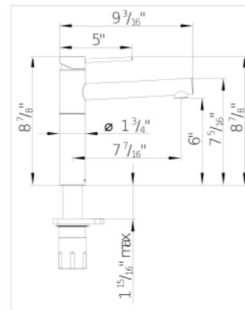

ALTA II Bar Metal Finish

Warranty

BLANCO offers a limited lifetime warranty on all sinks and faucets, as well as a one-year warranty on all custom accessories.

Code/Standards Compliance

BLANCO sinks and faucets are third-party tested and certified to standards and listed by applicable certification bodies. For more information on individual product listings, contact our office or listing organization.

View our how-to videos to learn more about installing and caring for BLANCO products:
<https://www.blanco.com/us-en/service/how-to-videos/how-to-videos-for-sinks/>

Questions? Contact us today

BLANCO America, Inc.
110 Mount Holly By-Pass
Lumberton, NJ 08048

Phone & Fax
Phone: 888-668-6201
Fax: 609-668-6211

While BLANCO endeavors to provide accurate information, all dimensions are nominal, cannot be guaranteed, and are subject to change or cancellation. BLANCO assumes no responsibility for use of superseded or voided specifications.