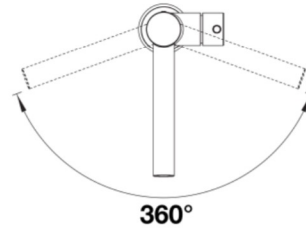

ALTA II Beverage Metal Finish

Warranty

BLANCO offers a limited lifetime warranty on all sinks and faucets, as well as a one-year warranty on all custom accessories.

Code/Standards Compliance

BLANCO sinks and faucets are third-party tested and certified to standards and listed by applicable certification bodies. For more information on individual product listings, contact our office or listing organization.

View our how-to videos to learn more about installing and caring for BLANCO products:
<https://www.blanco.com/us-en/service/how-to-videos/how-to-videos-for-sinks/>

Questions? Contact us today

BLANCO America, Inc.
110 Mount Holly By-Pass
Lumberton, NJ 08048

Phone & Fax
Phone: 888-668-6201
Fax: 609-668-6211

While BLANCO endeavors to provide accurate information, all dimensions are nominal, cannot be guaranteed, and are subject to change or cancellation. BLANCO assumes no responsibility for use of superseded or voided specifications.