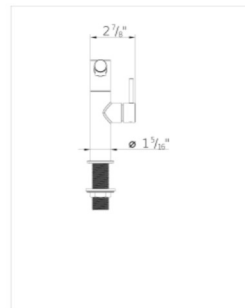

ALTA II Beverage Metal Finish

Warranty

BLANCO offers a limited lifetime warranty on all sinks and faucets, as well as a one-year warranty on all custom accessories.

Code/Standards Compliance

BLANCO sinks and faucets are third-party tested and certified to standards and listed by applicable certification bodies. For more information on individual product listings, contact our office or listing organization.

View our how-to videos to learn more about installing and caring for BLANCO products:
<https://www.blanco.com/us-en/service/how-to-videos/how-to-videos-for-sinks/>

Questions? Contact us today

BLANCO America, Inc.
110 Mount Holly By-Pass
Lumberton, NJ 08048

Phone & Fax
Phone: 888-668-6201
Fax: 609-668-6211

While BLANCO endeavors to provide accurate information, all dimensions are nominal, cannot be guaranteed, and are subject to change or cancellation. BLANCO assumes no responsibility for use of superseded or voided specifications.