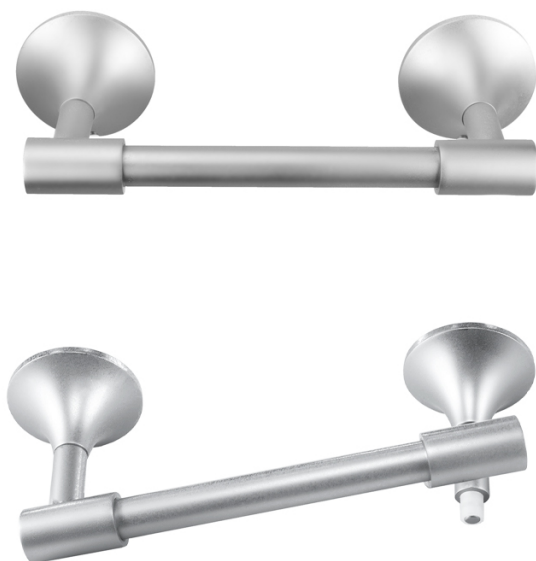

Lila Pivoting Toilet Paper Holder

Model #: 5150-TPPIV-

FEATURES:

- All brass pivoting toilet paper holder
- Universal mounting hardware included
- 3 1/2" projection
- Blocking required for proper installation
- Fits standard toilet tissue roll

AVAILABLE FINISHES:

| | | |
|-------------------------|------------------------------|-----------------------|
| Polished Chrome (PCH) | Satin Chrome (SC) | Bronze Umber (BU) |
| Satin Nickel (SN) | Pewter (PEW) | Caramel Bronze (CB) |
| Polished Nickel (PN) | Antique Brass (AB) | Antique Copper (ACU) |
| Oil-Rubbed Bronze (ORB) | Polished Brass (PB) | Polished Copper (PCU) |
| Vintage Bronze (VB) | Satin Brass (SB) | Matte Black (MBK) |
| Satin Gold (SG) | Polished Gold (PG) | Black Nickel (BKN) |
| White (WH) | Unlacquered Brass (ULB) | Satin Cooper (SCU) |
| Almond (ALD) | Amber (AMB) | Azure Blue (AZB) |
| Coral (COR) | Mint Green (GRN) | Stone Grey (GRY) |
| Lilac (LAC) | Light Blue (LBL) | Limon (LIM) |
| Plum (PLM) | Pink (PNK) | Red (RED) |
| Graphite (GPH) | Aged Unlacquered Brass (AUB) | |