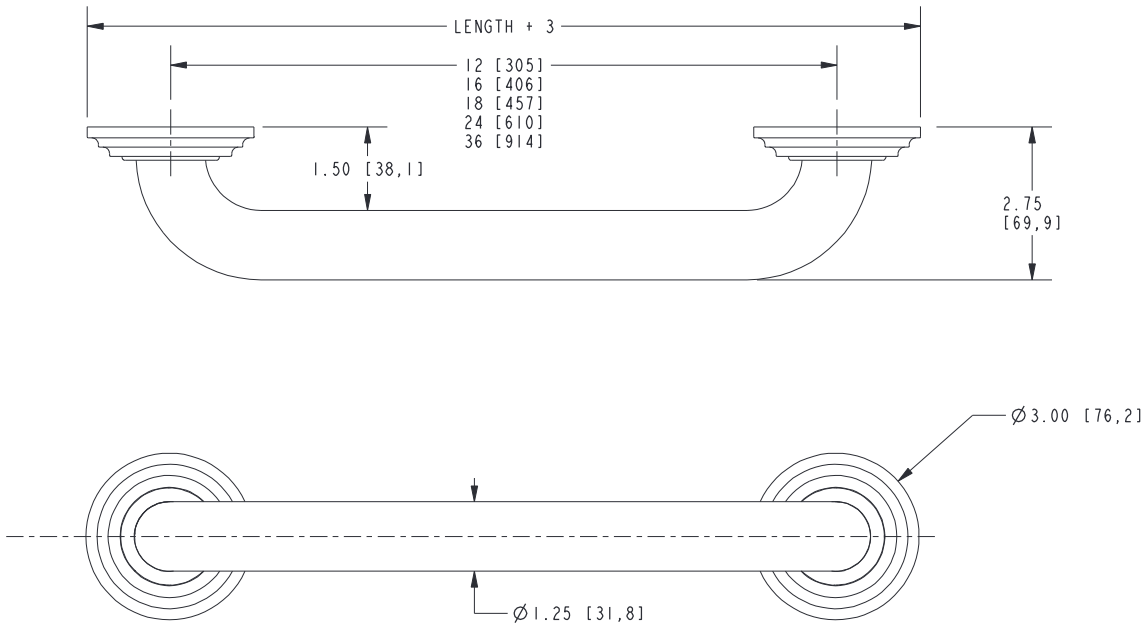

Product Dimensions are provided for reference only. For specific product installation guidelines, please reference the Installation Instructions of the product being installed.

Grab Bars

GINGER NEWPORT BRASS
Flawless Beauty. From Faucet to Finish.™