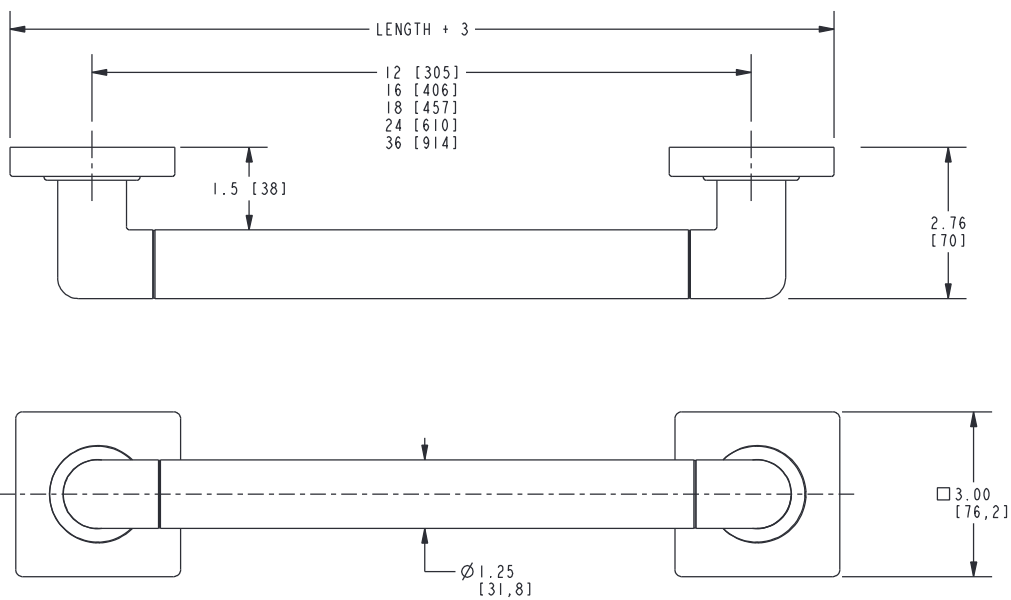

Product Dimensions are provided for reference only. For specific product installation guidelines, please reference the Installation Instructions of the product being installed.

Grab Bars

GINGER NEWPORT BRASS
Flawless Beauty. From Faucet to Finish.™