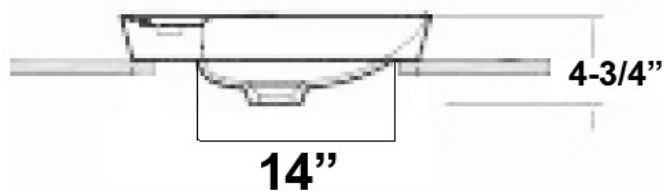

PRODUCTS INCLUDED

- Mounting hardware

IMPORTANT

We strongly recommend waiting for the actual product before making any installation cuts