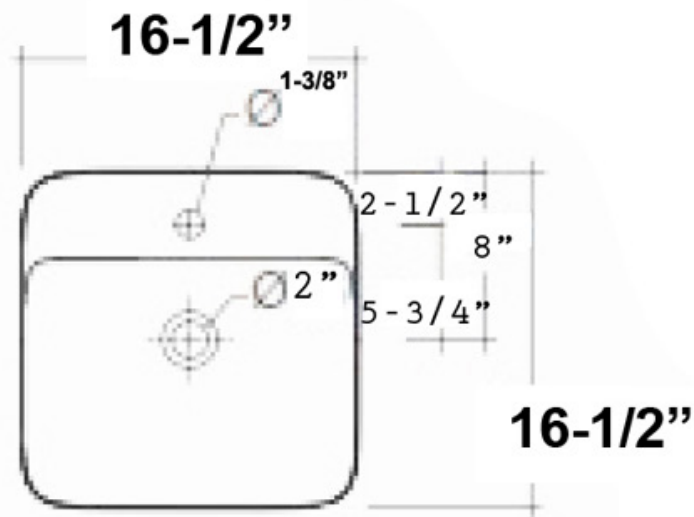

*SPECIFICATIONS*

**VARIANT DROP-IN**

RAK Variant Collection

**SKU #**

- 5-681WH

**PRODUCT DETAILS**

- 16.5" x 16.5" x 4.75" OD
- 16" x 12" x 3.5" ID
- Vitreous china material
- 2" drain opening
- Pre-drilled for single faucet hole