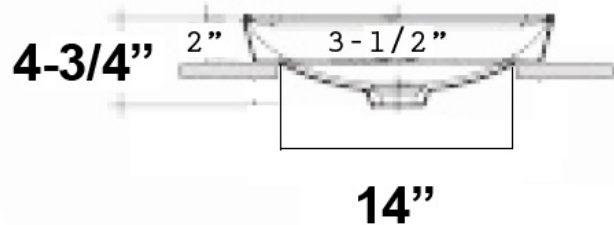

*SPECIFICATIONS*

**VARIANT DROP-IN**

RAK Variant Collection

**SKU #**

- 5-681WH

**PRODUCT DETAILS**

- 16.5" x 16.5" x 4.75" OD
- 16" x 12" x 3.5" ID
- Vitreous china material
- 2" drain opening
- Pre-drilled for single faucet hole