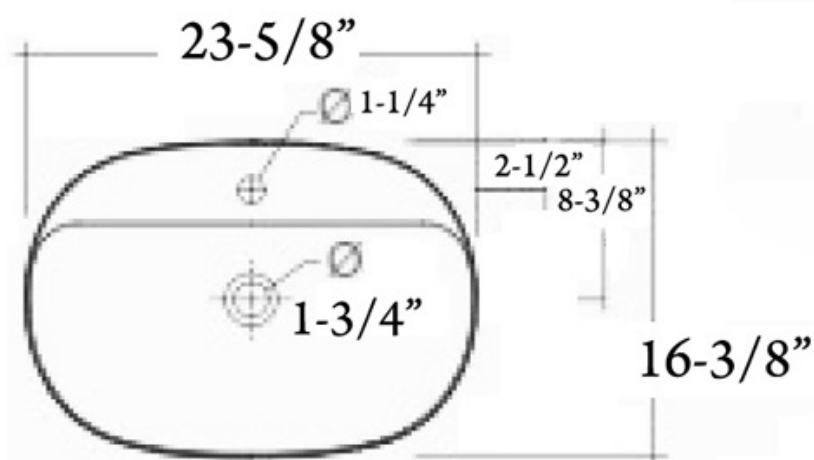

SPECIFICATIONS

VARIANT DROP-IN

RAK Variant Collection

SKU #

- 5-671WH

PRODUCT DETAILS

- 23.62" x 16.37" x 4.75" OD
- 23.25" x 11.87" x 2.5" ID
- Vitreous china material
- 1.75" drain opening
- Pre-drilled for single faucet hole
- Back of sink to center of faucet: 2.5"
- Rim to center of drain: 8.37"