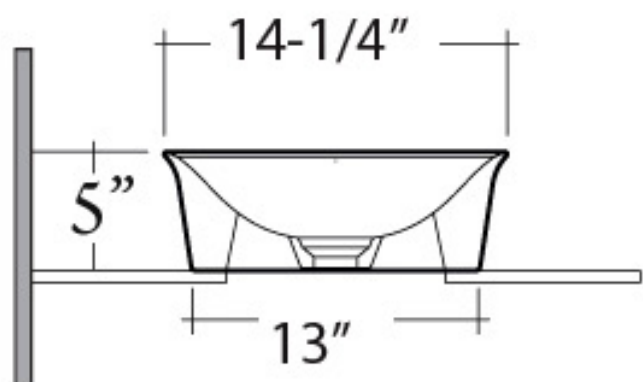

SPECIFICATIONS

VALET VESSEL

RAK Valet Collection

SKU #

- 5-411WH

PRODUCT DETAILS

- 25.5" x 14.25" x 5" OD
- 19.37" x 13.62" x 3.75" ID
- Vitreous china material
- 2" drain opening

INSTALLATION