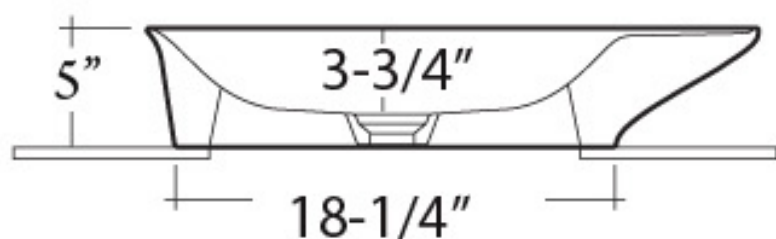

SPECIFICATIONS

VALET VESSEL

RAK Valet Collection

SKU #

- 5-411WH

PRODUCT DETAILS

- 25.5" x 14.25" x 5" OD
- 19.37" x 13.62" x 3.75" ID
- Vitreous china material
- 2" drain opening

INSTALLATION