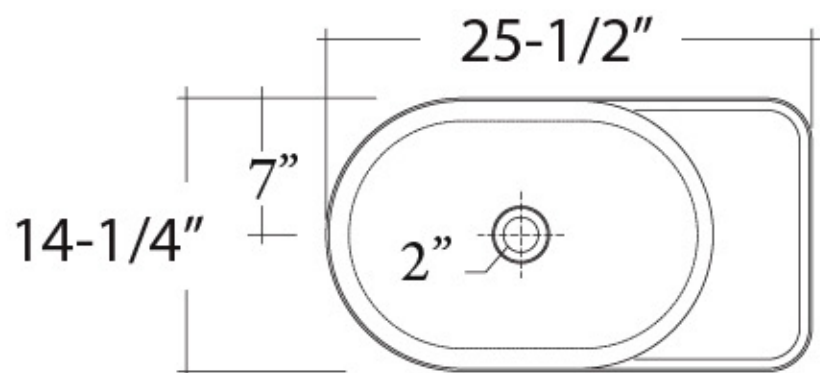

SPECIFICATIONS

VALET VESSEL

RAK Valet Collection

SKU #

- 5-411WH

PRODUCT DETAILS

- 25.5" x 14.25" x 5" OD
- 19.37" x 13.62" x 3.75" ID
- Vitreous china material
- 2" drain opening

INSTALLATION