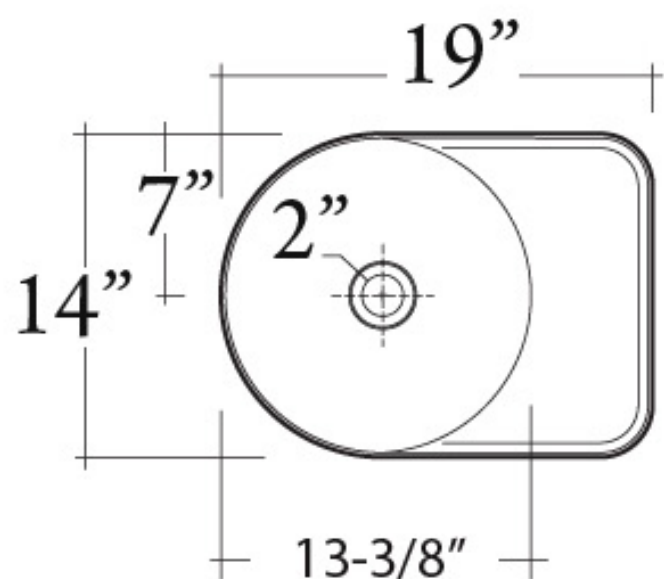

SPECIFICATIONS

VALET VESSEL

RAK Valet Collection

SKU #

- 5-401WH

PRODUCT DETAILS

- 19" x 14" x 5.25" OD
- 13.37" x 13.37" x 3.5" ID
- Vitreous china material
- 2" drain opening

INSTALLATION