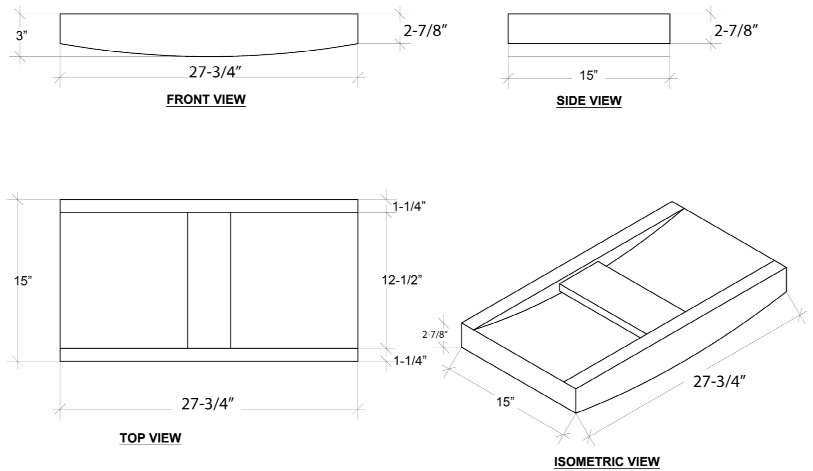

LEX 27" CONCRETE DOUBLE-BOWL VESSEL

Cat. No
5-307XXXX

Features:

- ▶ Seamless concrete construction
- ▶ Mold casted basin is finished by hand
- ▶ Maintenance Kit included
- ▶ Concrete insert completely conceals drain to facilitate cleaning
- ▶ No faucet holes
- ▶ 1-1/4" Rim
- ▶ No overflow
- ▶ Available in 5 colors
- ▶ To be used with Grid Drain # 5601 (Not included)

Colors:

- CDRG** Dark Grey
- CLG** Light Grey
- CDG** Dusk Grey
- CGC** Copper Green
- VBC** Vintage Brown

W: 27-3/4"
D: 15"
Above counter height: 2-7/8"

Maintenance Kit

Interior Dimensions:

Basin Interior: 27-3/4" W x 12-1/2" D
Basin Depth: 3"
Flange: 12-5/8" x 4-3/8"
Drain: 1-3/4"

Dimensions of fixture are nominal and may vary slightly. Dimensions and specifications subject to change without notice.