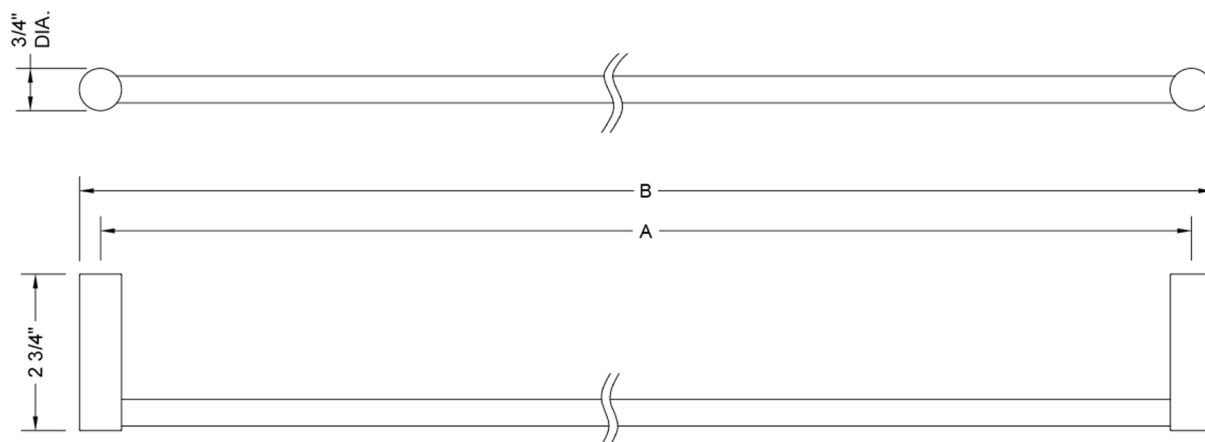

24" Contempo I Towel Bar

Model #: 4880-TB-24-

FEATURES:

- All brass towel bar
- Universal mounting hardware included
- 2 3/4" projection
- Custom lengths available. Contact JACLO for price & availability.
- Able to be cut in the field
- Blocking required for proper installation

SPECIFICATION DRAWING:

JACLO TOWEL BARS			
PART. #	DESCRIPTION	A	B
4880-TB-18-	18" ALL BRASS TOWEL BAR	18"	19 1/4"
4880-TB-24-	24" ALL BRASS TOWEL BAR	24"	25 1/4"