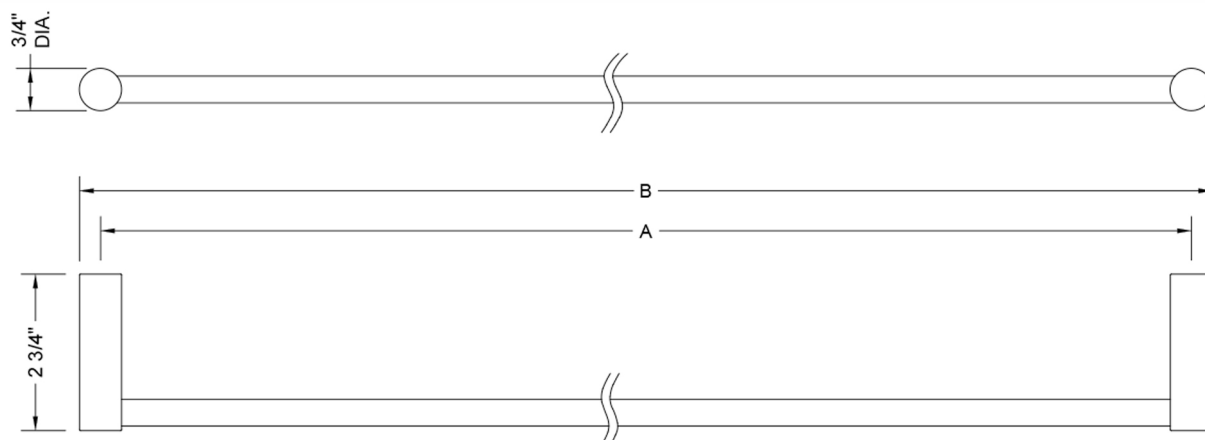

18" Contempo I Towel Bar

Model #: 4880-TB-18-

FEATURES:

- All brass towel bar
- Universal mounting hardware included
- 2 3/4" projection
- Custom lengths available. Contact JACLO for price & availability.
- Able to be cut in the field
- Blocking required for proper installation

SPECIFICATION DRAWING:

JACLO TOWEL BARS			
PART. #	DESCRIPTION	A	B
4880-TB-18-	18" ALL BRASS TOWEL BAR	18"	19 1/4"
4880-TB-24-	24" ALL BRASS TOWEL BAR	24"	25 1/4"