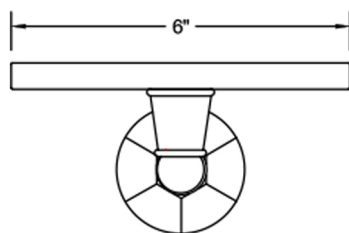

Astor Soap Dish  
Model #: 4870-SD-

**FEATURES:**

- All brass & glass soap dish
- Universal mounting hardware included
- 4 3/4" projection
- 6" x 7/16" thick glass dish

**AVAILABLE FINISHES:**

Polished Chrome (PCH)	Satin Chrome (SC)	Bronze Umber (BU)
Satin Nickel (SN)	Pewter (PEW)	Caramel Bronze (CB)
Polished Nickel (PN)	Antique Brass (AB)	Antique Copper (ACU)
Oil-Rubbed Bronze (ORB)	Polished Brass (PB)	Polished Copper (PCU)
Vintage Bronze (VB)	Satin Brass (SB)	Matte Black (MBK)
Satin Gold (SG)	Polished Gold (PG)	Black Nickel (BKN)
White (WH)	Unlacquered Brass (ULB)	Satin Cooper (SCU)
Almond (ALD)	Amber (AMB)	Azure Blue (AZB)
Coral (COR)	Mint Green (GRN)	Stone Grey (GRY)
Lilac (LAC)	Light Blue (LBL)	Limon (LIM)
Plum (PLM)	Pink (PNK)	Red (RED)
Graphite (GPH)	Aged Unlacquered Brass (AUB)	

**SPECIFICATION DRAWING:**

**FRONT VIEW**

**SIDE VIEW**